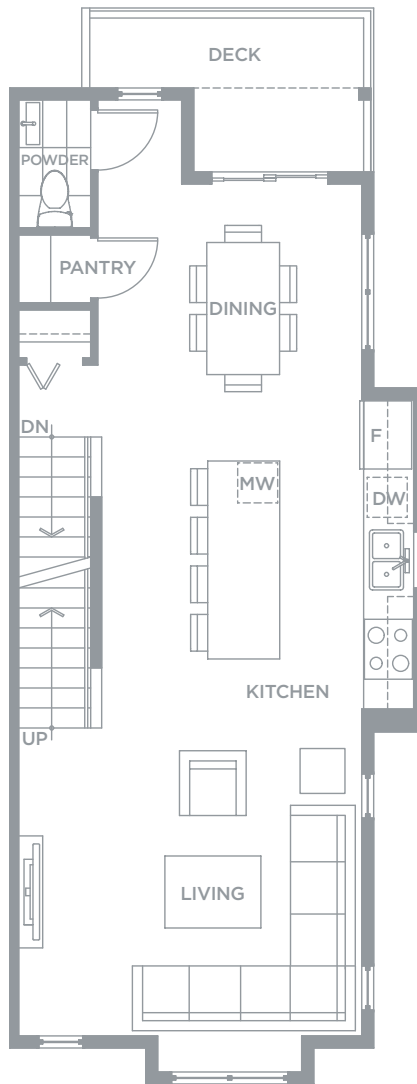

## THREE BEDROOM

Living: 1293 Sq Ft / Deck: 58 Sq Ft / Yard: 146 Sq Ft

Lower Level / 54 Sq Ft

Main Level / 622 Sq Ft

Upper Level / 617 Sq Ft