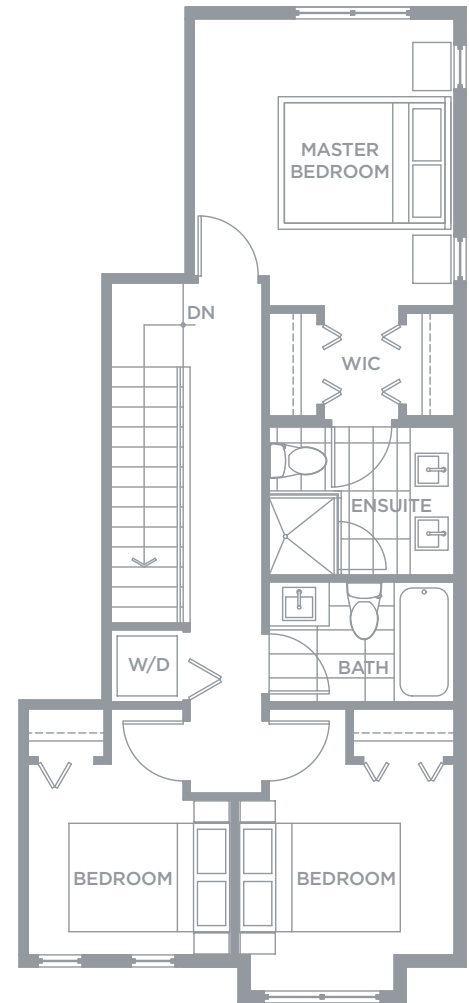

## THREE BEDROOM

Living: 1293 Sq Ft / Deck: 58 Sq Ft / Yard: 146 Sq Ft

Lower Level / 54 Sq Ft

Main Level / 622 Sq Ft

Upper Level / 617 Sq Ft