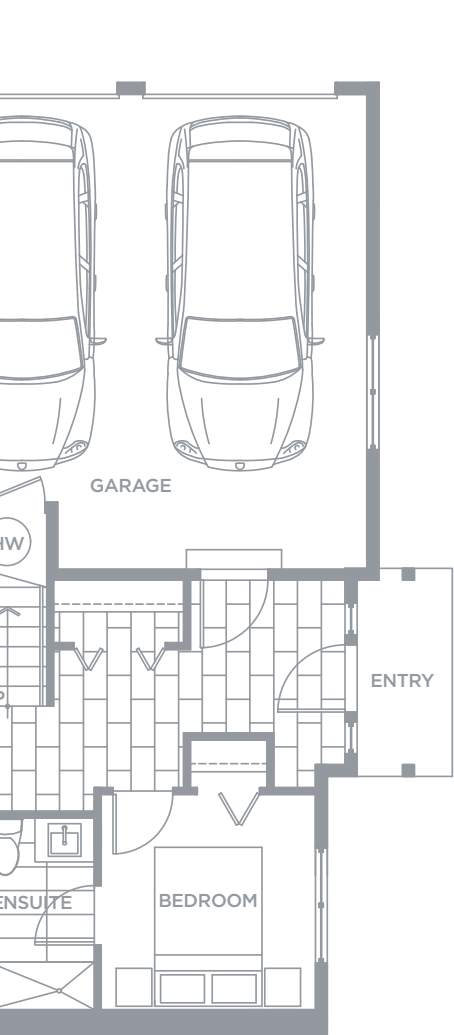

PLAN G

FOUR BEDROOM

Living: 1579 Sq Ft / Deck: 68 Sq Ft / Yard: 648 Sq Ft

Lower Level / 285 Sq Ft

Main Level / 640 Sq Ft

Upper Level / 654 Sq Ft