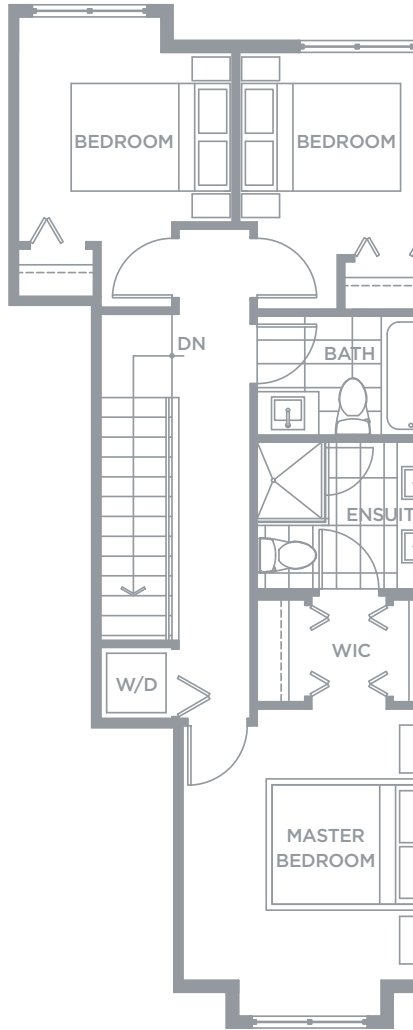

PLAN G

FOUR BEDROOM

Living: 1579 Sq Ft / Deck: 68 Sq Ft / Yard: 648 Sq Ft

Lower Level / 285 Sq Ft

Main Level / 640 Sq Ft

Upper Level / 654 Sq Ft