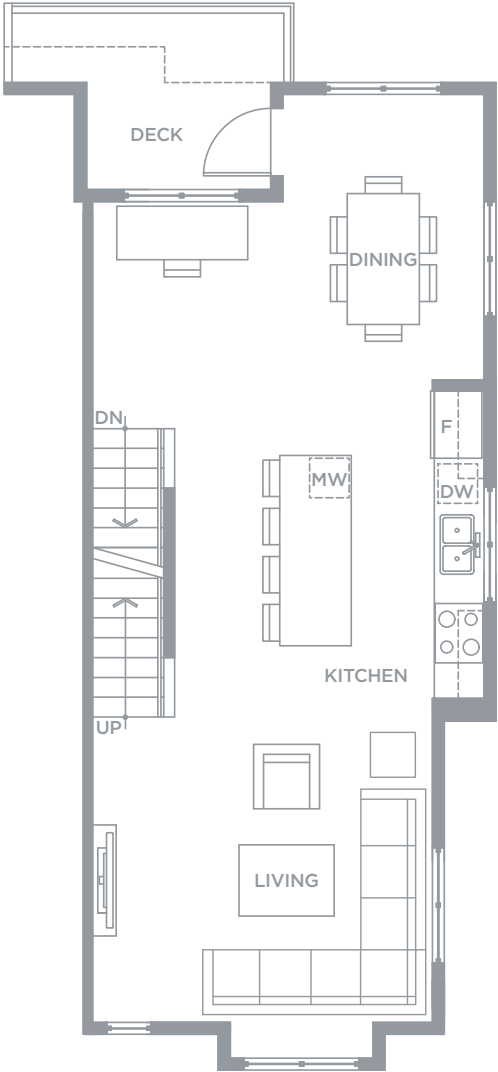

PLAN G

FOUR BEDROOM

Living: 1579 Sq Ft / Deck: 68 Sq Ft / Yard: 648 Sq Ft

Lower Level / 285 Sq Ft

Main Level / 640 Sq Ft

Upper Level / 654 Sq Ft