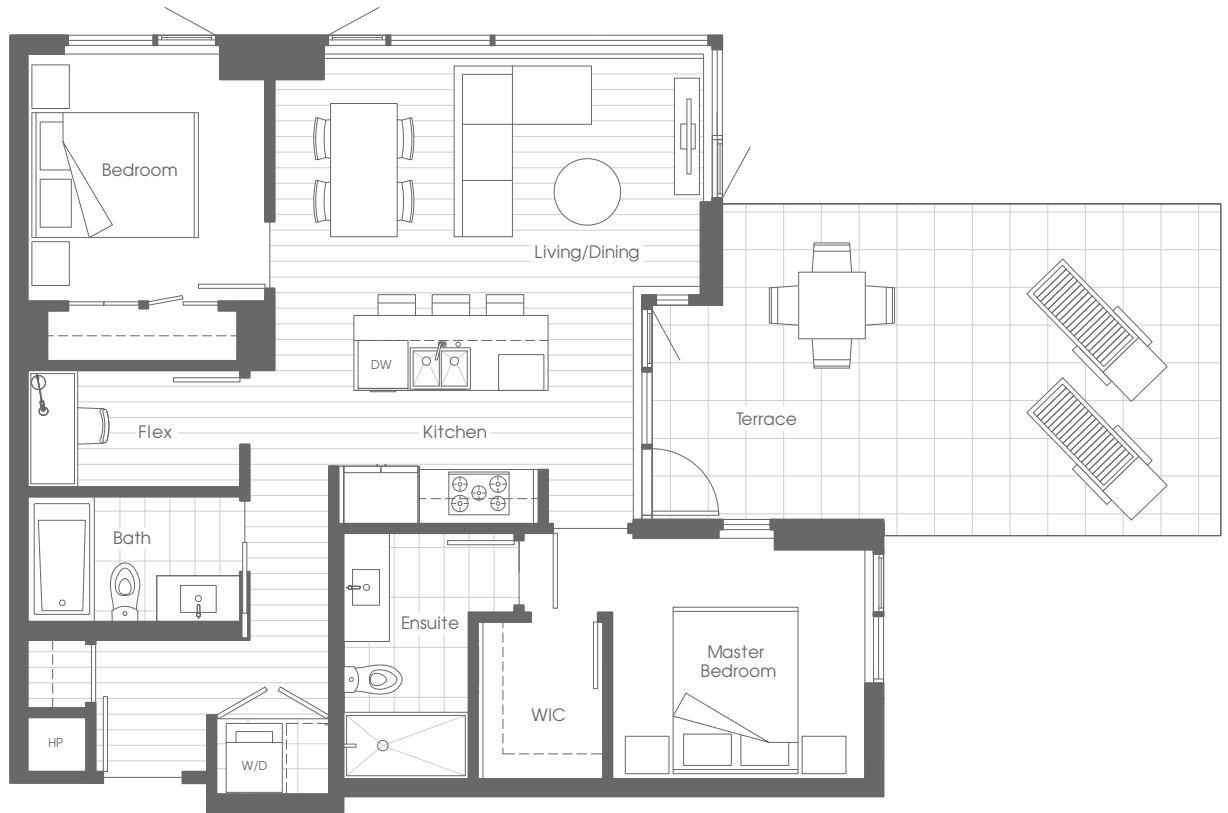

B2* 2 BEDROOMS + FLEX | 2 BATHS

INTERIOR: 885 SQFT | EXTERIOR: 285 SQFT | TOTAL: 1,170 SQFT

Dimensions, sizes, specifications, layouts, and materials are approximate only and subject to change without notice. E. & O.E.

RIVER DISTRICT