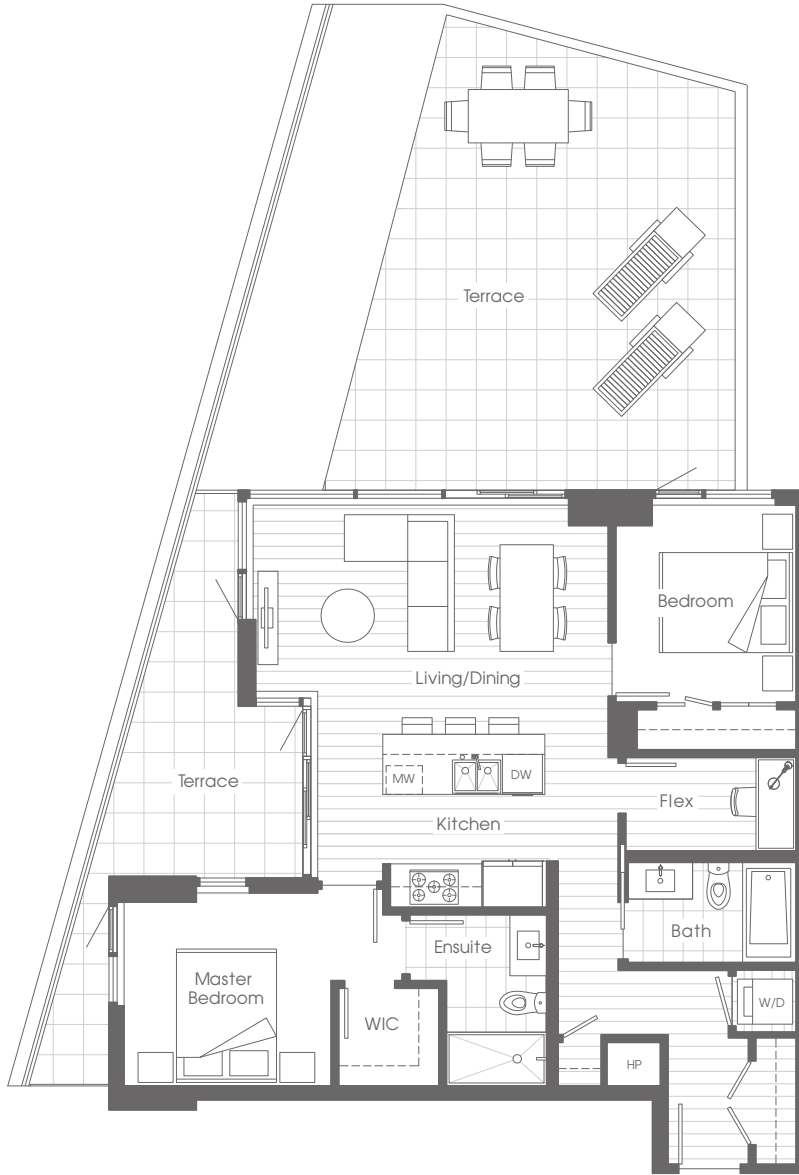

# B5\* 2 BEDROOMS + FLEX | 2 BATHS

INTERIOR: 915 SQFT | EXTERIOR: 535 SQFT | TOTAL: 1,450 SQFT

Dimensions, sizes, specifications, layouts, and materials are approximate only and subject to change without notice. E. & O.E.

RIVER DISTRICT