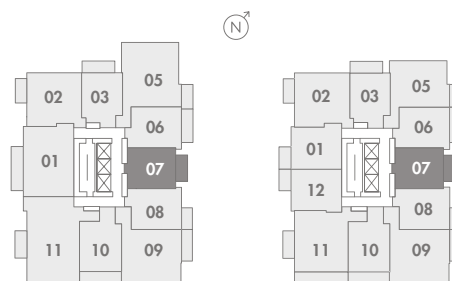

PLAN B

1 BEDROOM

LIVING	532 SF
BALCONY	106 SF
TOTAL	638 SF

BOSA SPACE™
EXPONENTIAL LIVING SYSTEMS

SleepTHEATRE™

Your TV slides to reveal more space: a daybed-sofa to seat 3 or a spare bed for an overnight guest.

ExtenTABLE™

Your kitchen island for meal prepping transforms into a long table for dining, comfortably seating 8.

BosaSPACE™ Bedroom

Bedroom doors slide away to double the size of your dining and living area. Queen bed folds up to reveal a LoveSEAT™ so all your guests have a good spot for the game.

LEVEL 7-8

LEVEL 9-25

VIEWS TO FRASER RIVER