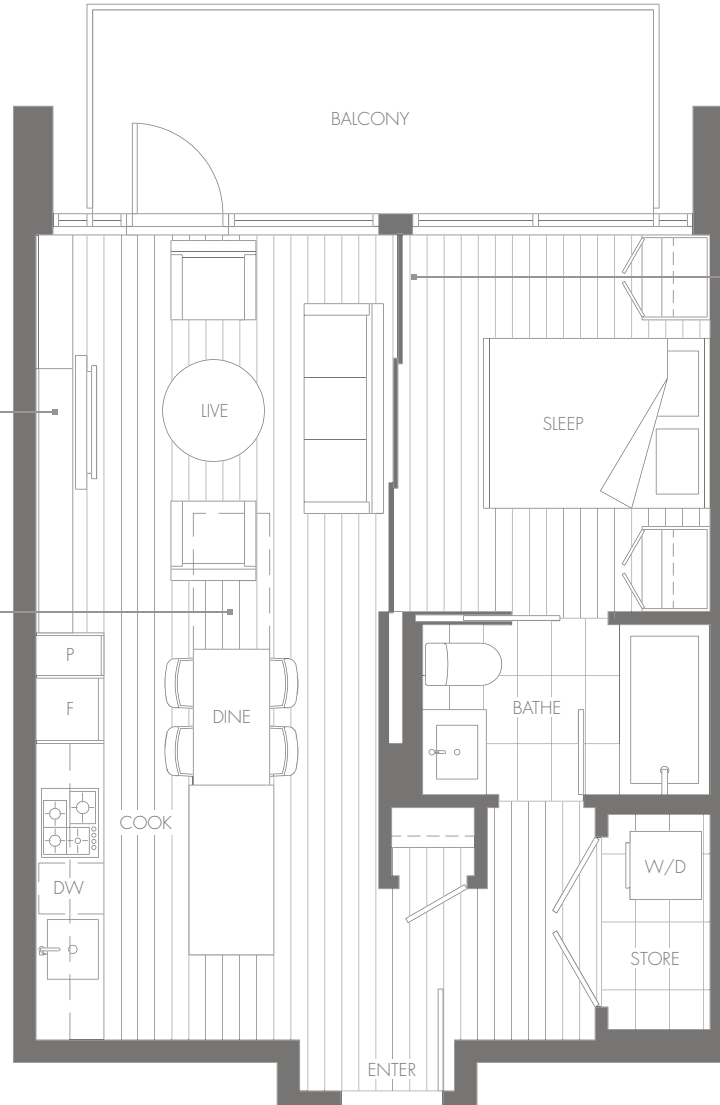

PLAN B

1 BEDROOM

LIVING	532 SF
BALCONY	106 SF
TOTAL	638 SF

BOSA SPACE™
EXPONENTIAL LIVING SYSTEMS

SleepTHEATRE™

Your TV slides to reveal more space: a daybed-sofa to seat 3 or a spare bed for an overnight guest.

ExtenTABLE™

Your kitchen island for meal prepping transforms into a long table for dining, comfortably seating 8.

BosaSPACE™ Bedroom

Bedroom doors slide away to double the size of your dining and living area. Queen bed folds up to reveal a LoveSEAT™ so all your guests have a good spot for the game.

LEVEL 7-8

LEVEL 9-25

VIEWS TO FRASER RIVER