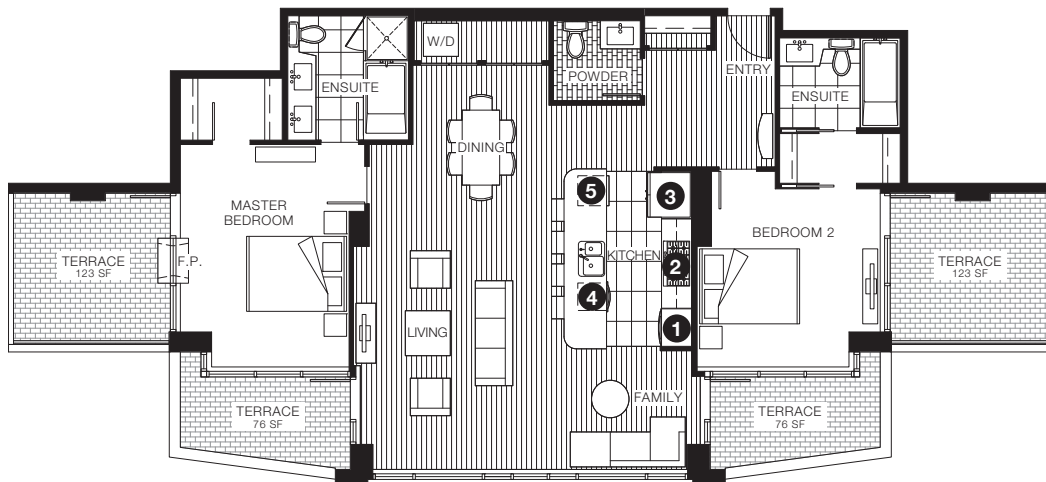

## LOWER PENTHOUSE 3

2 BEDROOM + FAMILY  
LIVING 1,093 SF  
TERRACE 334 SF

- 1** KitchenAid double convection oven
- 2** KitchenAid cooktop with Faber chimney-style range hood
- 3** KitchenAid french door refrigerator
- 4** KitchenAid dishwasher
- 5** KitchenAid undercounter wine cellar

GLEN DRIVE

**LEVEL LOWER PENTHOUSE**

## LOWER PENTHOUSE 4

2 BEDROOM + FAMILY

LIVING 1,322 SF

TERRACE 398 SF

- 1** KitchenAid double convection oven

**2** KitchenAid cooktop with Faber chimney-style range hood
- 3** KitchenAid french door refrigerator