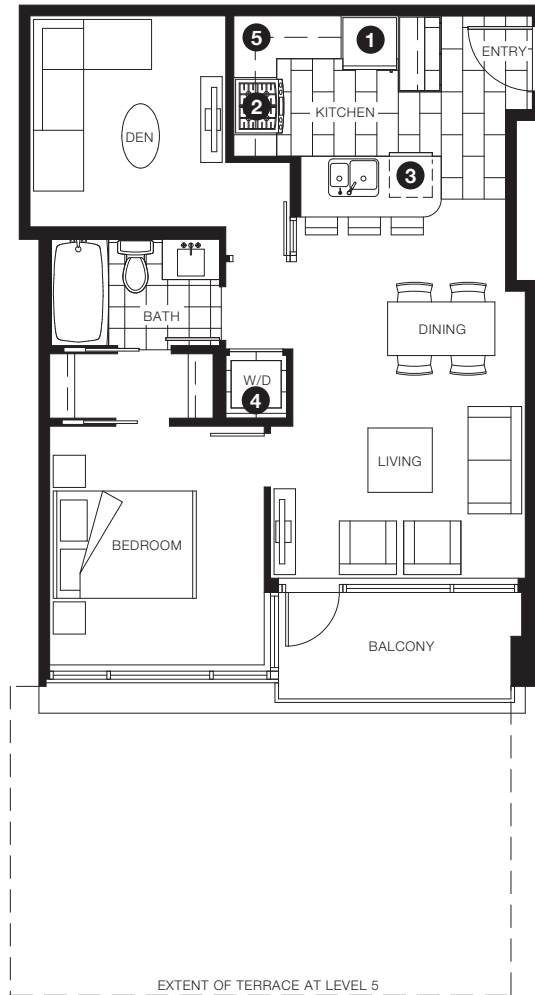

## UPPER PENTHOUSE 4

2 BEDROOM + FAMILY + DEN

LIVING 1,581 SF

TERRACE 631 SF

UPPER LEVEL

LOWER LEVEL

- 1 KitchenAid double convection oven
- 2 KitchenAid cooktop with Faber chimney-style range hood
- 3 KitchenAid french door refrigerator
- 4 KitchenAid dishwasher
- 5 KitchenAid undercounter wine cellar

LEVEL UPPER PENTHOUSE

PLAN A

1 BEDROOM  
LIVING 631 SF  
BALCONY 48 SF

LEVELS 6 TO 32

LEVEL 5

LEVEL 3

- 1 Whirlpool refrigerator
- 2 Whirlpool integrated gas range and over-the-range microwave
- 3 Whirlpool dishwasher
- 4 Frigidaire front load washer and dryer
- 5 Granite countertop

PLAN B

1 BEDROOM + DEN  
LIVING 680 SF  
BALCONY 48 SF

- 1 Whirlpool refrigerator
- 2 Whirlpool integrated gas range and over-the-range microwave
- 3 Whirlpool dishwasher
- 4 Frigidaire front load washer and dryer
- 5 Granite countertop

PLAN C

1 BEDROOM + DEN  
LIVING 647 SF  
BALCONY 48 SF

- 1 Whirlpool refrigerator
- 2 Whirlpool integrated gas range and over-the-range microwave
- 3 Whirlpool dishwasher
- 4 Frigidaire front load washer and dryer
- 5 Granite countertop