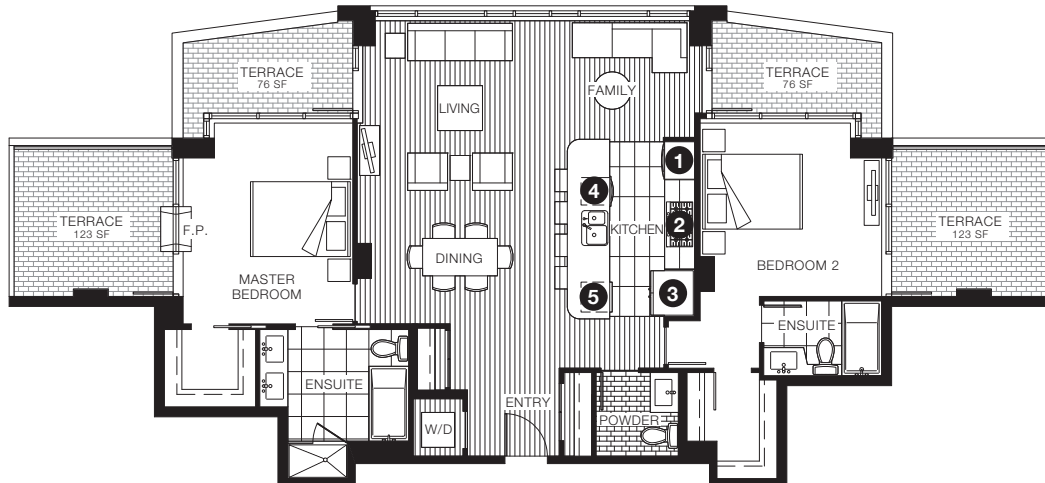

## LOWER PENTHOUSE 1

2 BEDROOM + FAMILY

LIVING 1,103 SF

TERRACE 334 SF

- 1 KitchenAid double convection oven
- 2 KitchenAid cooktop with Faber chimney-style range hood
- 3 KitchenAid french door refrigerator
- 4 KitchenAid dishwasher
- 5 KitchenAid undercounter wine cellar

## LOWER PENTHOUSE 2

2 BEDROOM + FAMILY

LIVING 1,244 SF

TERRACE 398 SF

- 1 KitchenAid double convection oven
- 2 KitchenAid cooktop with Faber chimney-style range hood
- 3 KitchenAid french door refrigerator
- 4 KitchenAid dishwasher
- 5 KitchenAid undercounter wine cellar