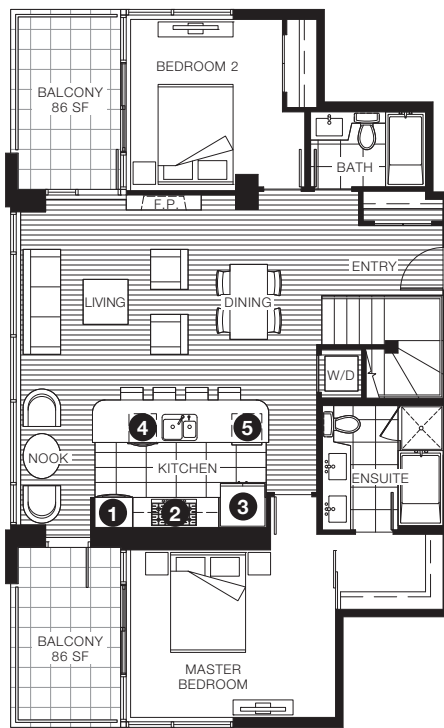

## LOWER PENTHOUSE 4

2 BEDROOM + FAMILY

LIVING 1,322 SF

TERRACE 398 SF

- 1** KitchenAid double convection oven

**2** KitchenAid cooktop with Faber chimney-style range hood
- 3** KitchenAid french door refrigerator

## UPPER PENTHOUSE 1

2 BEDROOM + DEN

LIVING 1,333 SF

TERRACE 685 SF

LOWER LEVEL

UPPER LEVEL

- 1 KitchenAid double convection oven
- 2 KitchenAid cooktop with Faber chimney-style range hood
- 3 KitchenAid french door refrigerator
- 4 KitchenAid dishwasher
- 5 KitchenAid undercounter wine cellar

NORTH  
LEVEL UPPER PENTHOUSE