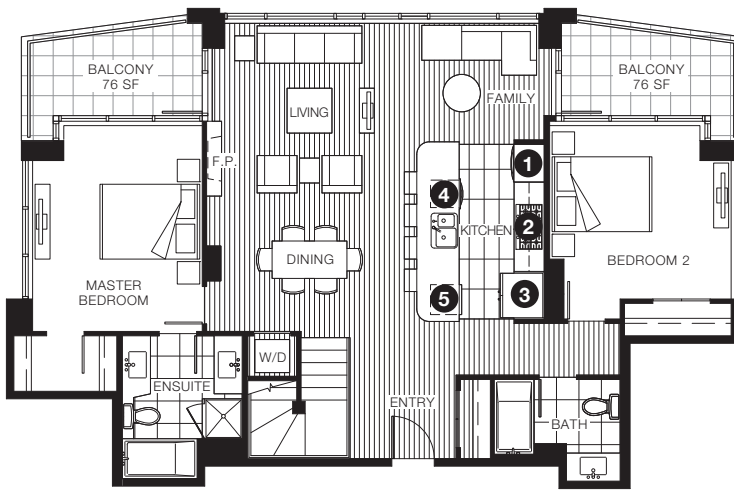

UPPER PENTHOUSE 2

2 BEDROOM + FAMILY + DEN
LIVING 1,408 SF

LOWER LEVEL