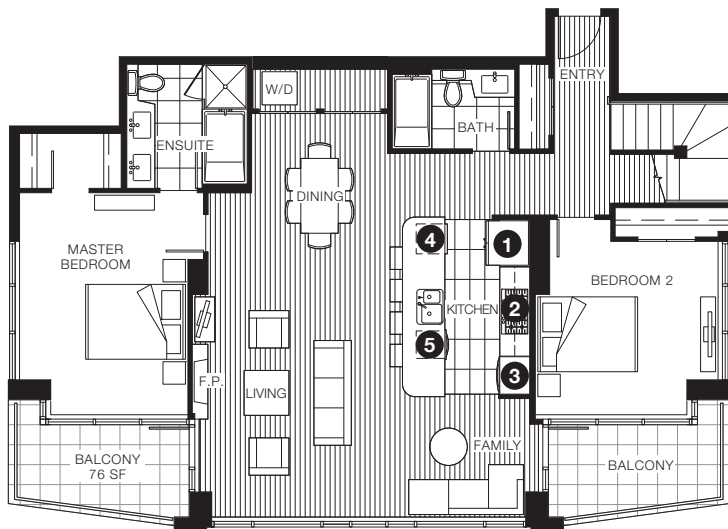

## UPPER PENTHOUSE 4

2 BEDROOM + FAMILY + DEN

LIVING 1,581 SF

TERRACE 631 SF

UPPER LEVEL

LOWER LEVEL

- 1 KitchenAid double convection oven
- 2 KitchenAid cooktop with Faber chimney-style range hood
- 3 KitchenAid french door refrigerator
- 4 KitchenAid dishwasher
- 5 KitchenAid undercounter wine cellar

PLAN B

1 BEDROOM + DEN  
LIVING 680 SF  
BALCONY 48 SF

- 1 Whirlpool refrigerator
- 2 Whirlpool integrated gas range and over-the-range microwave
- 3 Whirlpool dishwasher
- 4 Frigidaire front load washer and dryer
- 5 Granite countertop