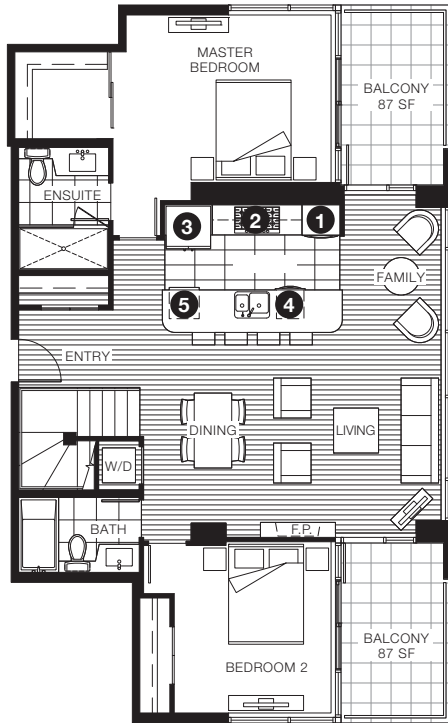

## UPPER PENTHOUSE 2

2 BEDROOM + FAMILY + DEN  
LIVING 1,408 SF

LOWER LEVEL

UPPER LEVEL

- 1** KitchenAid double convection oven
- 2** KitchenAid cooktop with Faber chimney-style range hood
- 3** KitchenAid french door refrigerator
- 4** KitchenAid dishwasher
- 5** KitchenAid undercounter wine cellar

**LEVEL UPPER PENTHOUSE**

## UPPER PENTHOUSE 3

2 BEDROOM + FAMILY + DEN

LIVING 1,353 SF

TERRACE 614 SF

LOWER LEVEL

UPPER LEVEL

- 1 KitchenAid double convection oven
- 2 KitchenAid cooktop with Faber chimney-style range hood
- 3 KitchenAid french door refrigerator
- 4 KitchenAid dishwasher
- 5 KitchenAid undercounter wine cellar