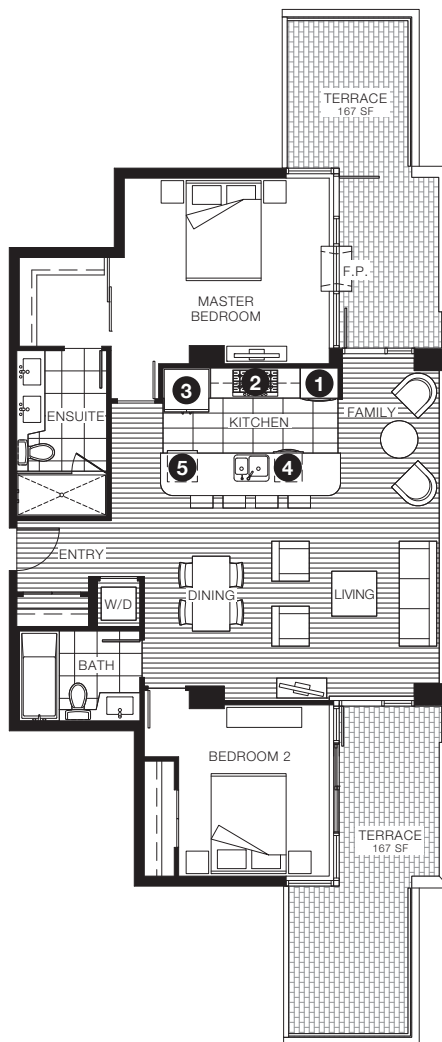

## LOWER PENTHOUSE 1

2 BEDROOM + FAMILY

LIVING 1,103 SF

TERRACE 334 SF

- 1 KitchenAid double convection oven
- 2 KitchenAid cooktop with Faber chimney-style range hood
- 3 KitchenAid french door refrigerator
- 4 KitchenAid dishwasher
- 5 KitchenAid undercounter wine cellar

## LOWER PENTHOUSE 2

2 BEDROOM + FAMILY

LIVING 1,244 SF

TERRACE 398 SF

- 1 KitchenAid double convection oven
- 2 KitchenAid cooktop with Faber chimney-style range hood
- 3 KitchenAid french door refrigerator
- 4 KitchenAid dishwasher
- 5 KitchenAid undercounter wine cellar

0 1 2 3 4 5 10 15 FT

## LOWER PENTHOUSE 3

2 BEDROOM + FAMILY  
LIVING 1,093 SF  
TERRACE 334 SF

- 1** KitchenAid double convection oven
- 2** KitchenAid cooktop with Faber chimney-style range hood
- 3** KitchenAid french door refrigerator
- 4** KitchenAid dishwasher
- 5** KitchenAid undercounter wine cellar