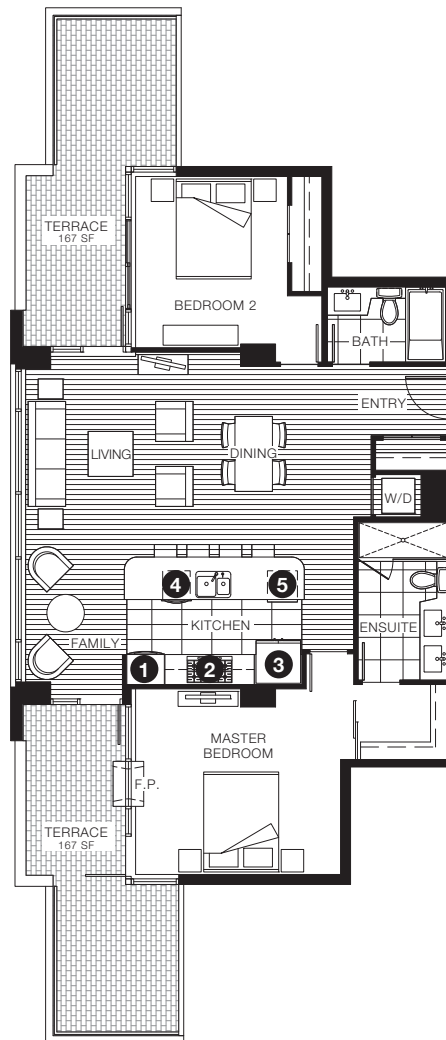

## LOWER PENTHOUSE 1

2 BEDROOM + FAMILY

LIVING 1,103 SF

TERRACE 334 SF

- 1 KitchenAid double convection oven
- 2 KitchenAid cooktop with Faber chimney-style range hood
- 3 KitchenAid french door refrigerator
- 4 KitchenAid dishwasher
- 5 KitchenAid undercounter wine cellar

GLEN DRIVE

NORTH

LEVEL LOWER PENTHOUSE

0 1 2 3 4 5 10 15 FT

## LOWER PENTHOUSE 2

2 BEDROOM + FAMILY

LIVING 1,244 SF

TERRACE 398 SF

- 1 KitchenAid double convection oven
- 2 KitchenAid cooktop with Faber chimney-style range hood
- 3 KitchenAid french door refrigerator
- 4 KitchenAid dishwasher
- 5 KitchenAid undercounter wine cellar