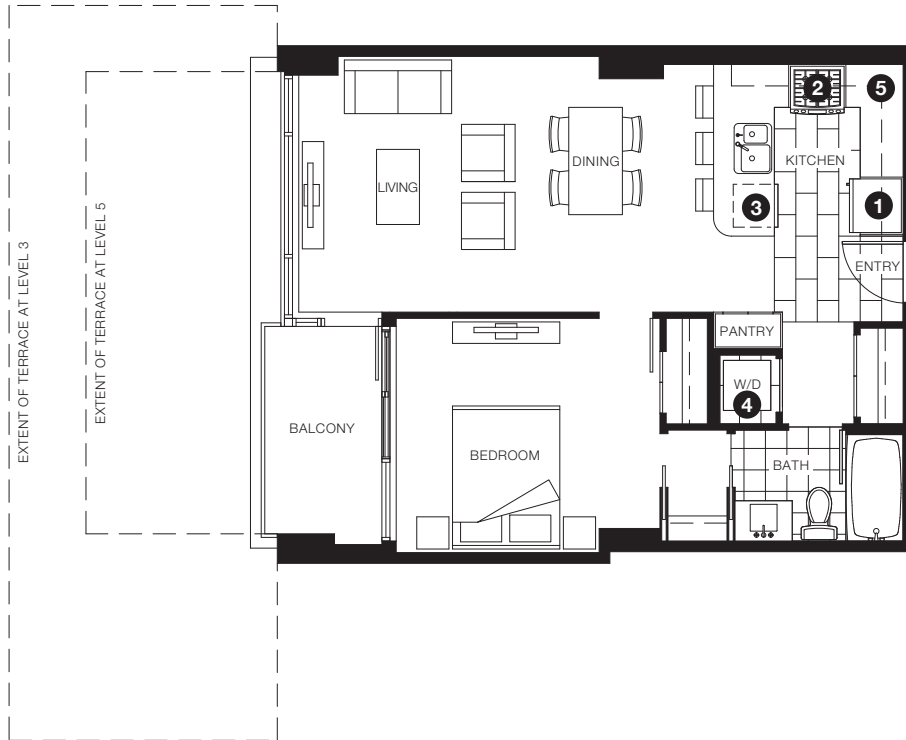

PLAN A

1 BEDROOM
LIVING 631 SF
BALCONY 48 SF