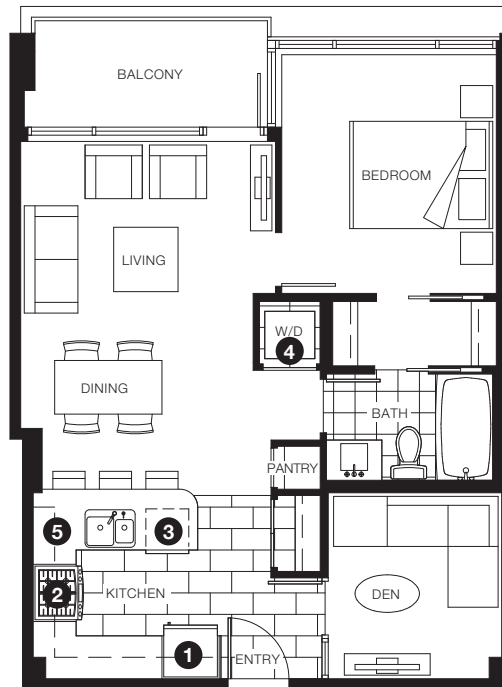

LEVEL UPPER PENTHOUSE

PLAN A

1 BEDROOM  
LIVING 631 SF  
BALCONY 48 SF

LEVELS 6 TO 32

LEVEL 5

LEVEL 3

- 1 Whirlpool refrigerator
- 2 Whirlpool integrated gas range and over-the-range microwave
- 3 Whirlpool dishwasher
- 4 Frigidaire front load washer and dryer
- 5 Granite countertop

PLAN B

1 BEDROOM + DEN  
LIVING 680 SF  
BALCONY 48 SF

- 1 Whirlpool refrigerator
- 2 Whirlpool integrated gas range and over-the-range microwave
- 3 Whirlpool dishwasher
- 4 Frigidaire front load washer and dryer
- 5 Granite countertop

PLAN C

1 BEDROOM + DEN  
LIVING 647 SF  
BALCONY 48 SF

- 1 Whirlpool refrigerator
- 2 Whirlpool integrated gas range and over-the-range microwave
- 3 Whirlpool dishwasher
- 4 Frigidaire front load washer and dryer
- 5 Granite countertop

LEVELS 6 TO 32

LEVEL 5

LEVEL 3

PLAN D  
2 BEDROOM  
LIVING 859 SF  
BALCONY 77 SF

LEVELS 6 TO 32

LEVEL 5

LEVEL 3

- 1 Whirlpool refrigerator
- 2 Whirlpool integrated gas range and over-the-range microwave
- 3 Whirlpool dishwasher
- 4 Frigidaire front load washer and dryer
- 5 Granite countertop