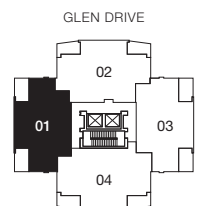

## UPPER PENTHOUSE 1

2 BEDROOM + DEN

LIVING 1,333 SF

TERRACE 685 SF

LOWER LEVEL

UPPER LEVEL

- 1 KitchenAid double convection oven
- 2 KitchenAid cooktop with Faber chimney-style range hood
- 3 KitchenAid french door refrigerator
- 4 KitchenAid dishwasher
- 5 KitchenAid undercounter wine cellar