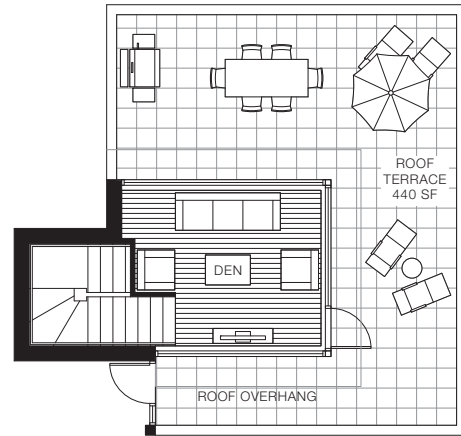

## UPPER PENTHOUSE 3

2 BEDROOM + FAMILY + DEN

LIVING 1,353 SF

TERRACE 614 SF

LOWER LEVEL

UPPER LEVEL

- 1 KitchenAid double convection oven
- 2 KitchenAid cooktop with Faber chimney-style range hood
- 3 KitchenAid french door refrigerator
- 4 KitchenAid dishwasher
- 5 KitchenAid undercounter wine cellar