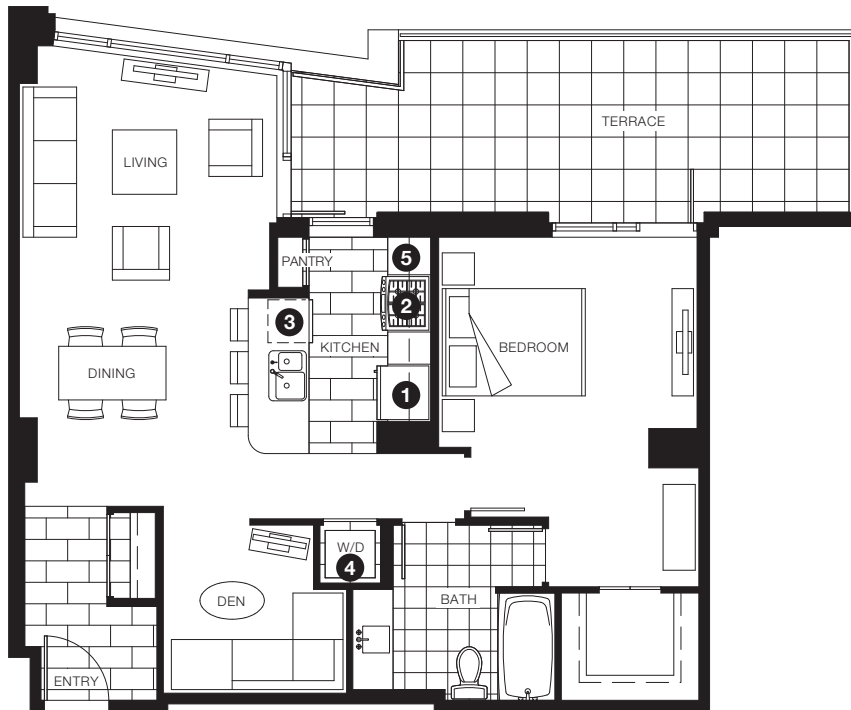

PLAN E

2 BEDROOM  
LIVING 828 SF  
BALCONY 77 SF

- 1 Whirlpool refrigerator
- 2 Whirlpool integrated gas range and over-the-range microwave
- 3 Whirlpool dishwasher
- 4 Frigidaire front load washer and dryer
- 5 Granite countertop

LEVELS 6 TO 32

PLAN F

1 BEDROOM + DEN  
LIVING 871 SF  
TERRACE

- 1 Whirlpool refrigerator
- 2 Whirlpool integrated gas range and over-the-range microwave
- 3 Whirlpool dishwasher
- 4 Frigidaire front load washer and dryer
- 5 Granite countertop