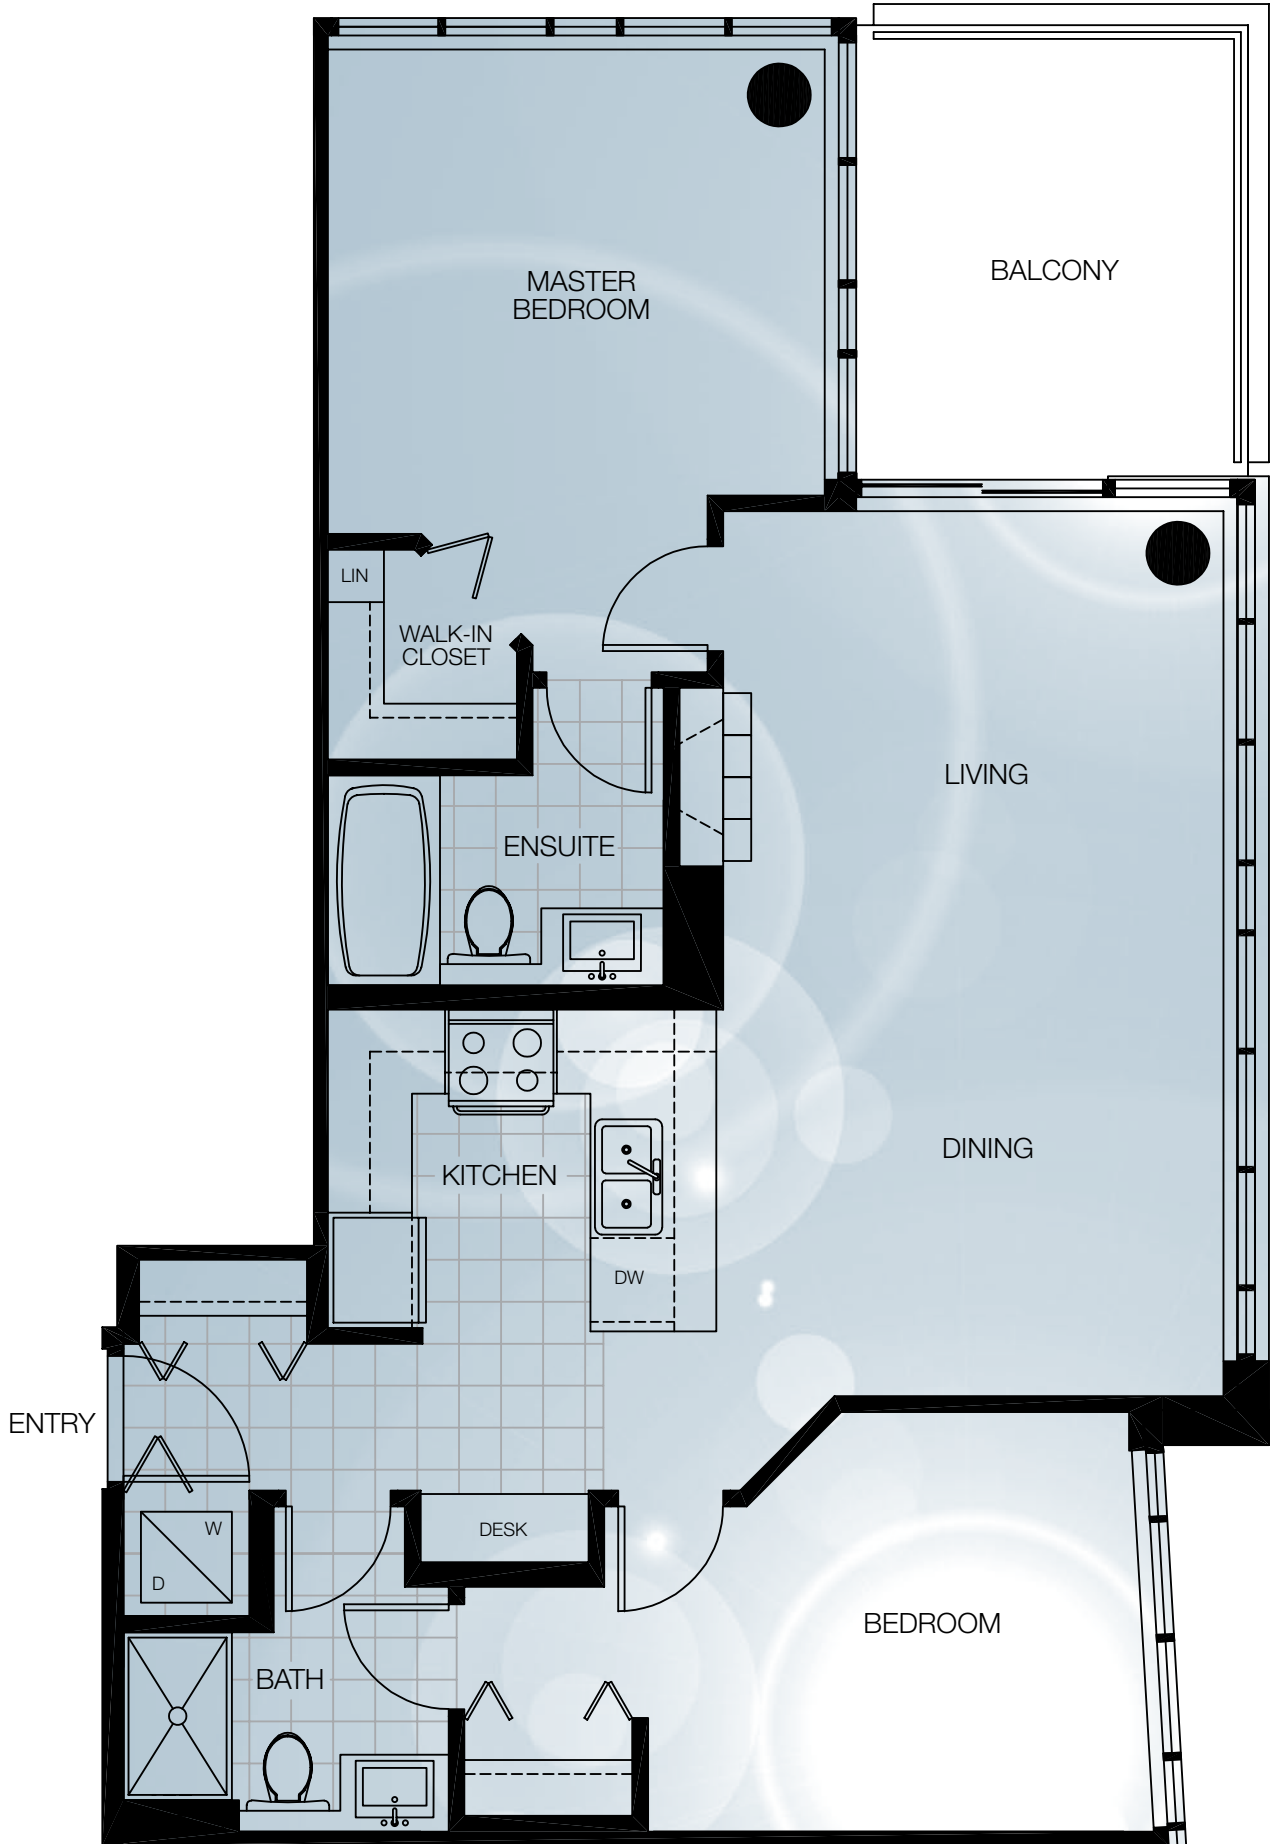

## plan B1

2 Bedroom

2 Bathroom

Approx. 819 sq. ft.

# REFLECTIONS

Levels 3 - 31

## plan C

2 Bedroom

2 Bathroom

Approx. 904 sq. ft.