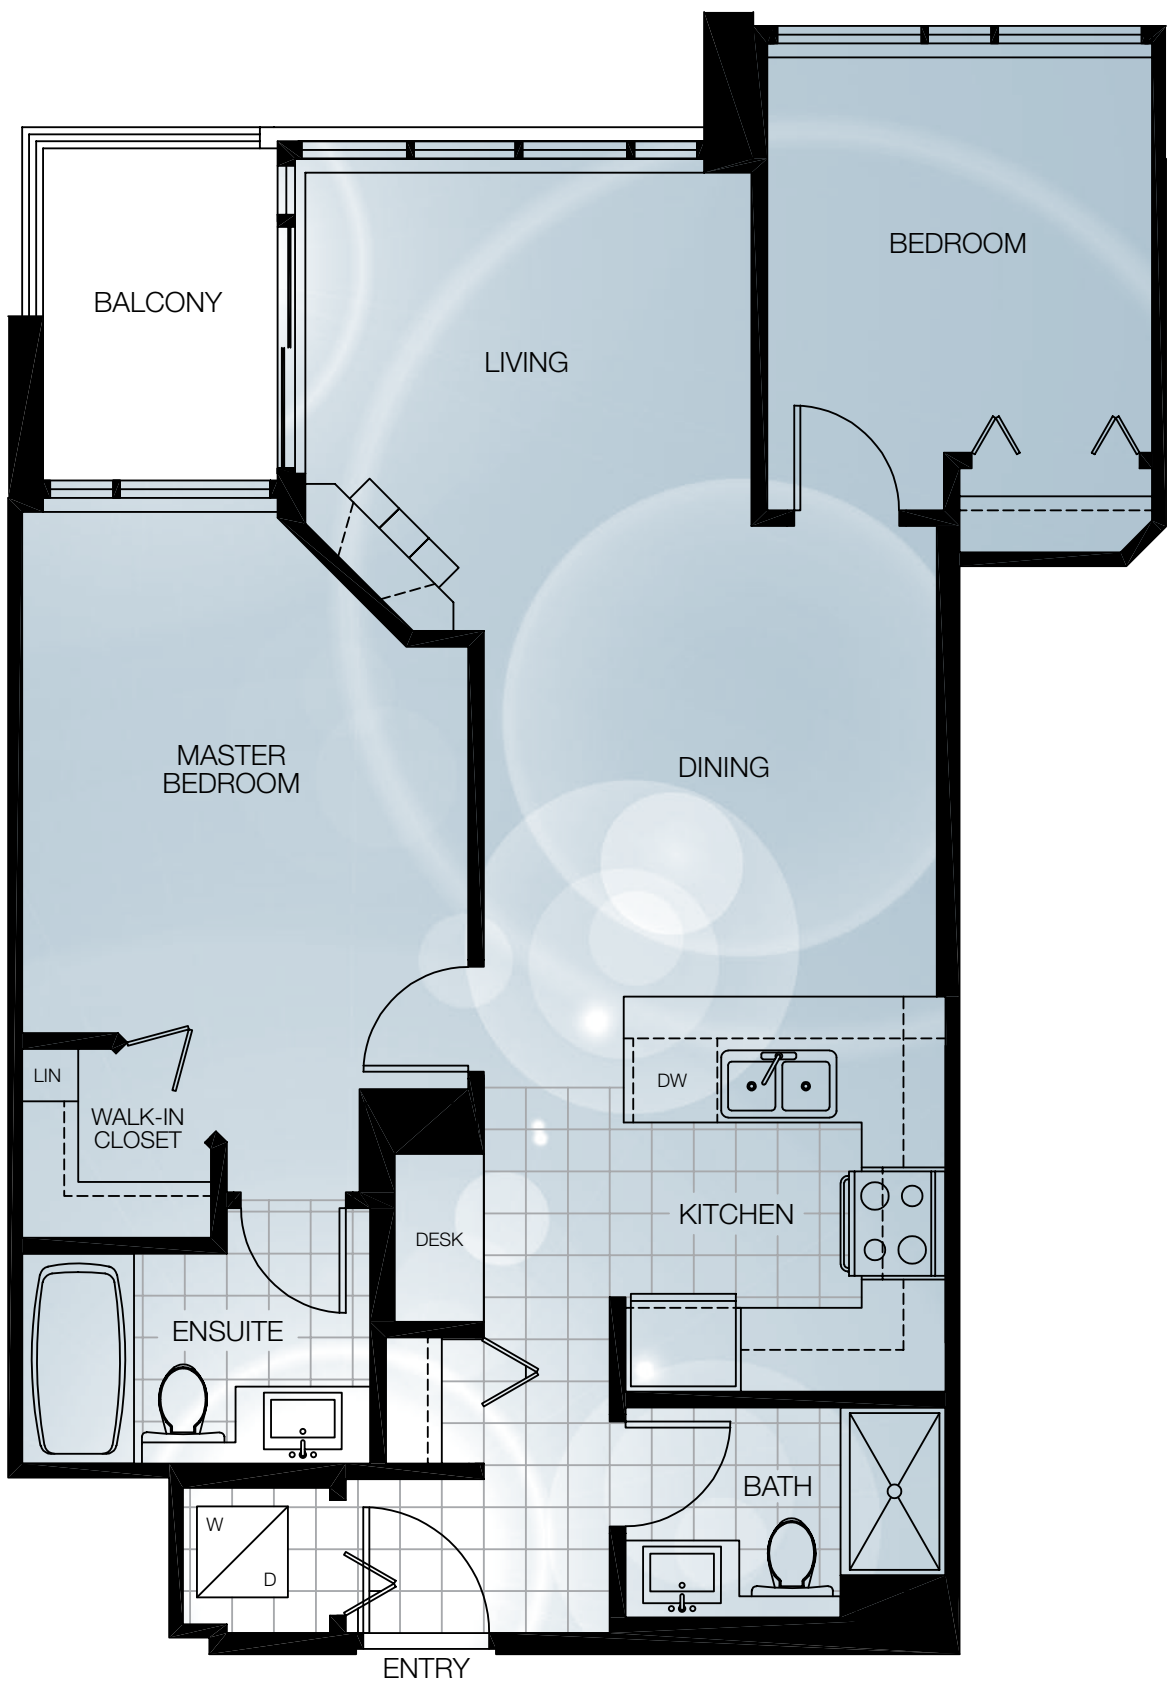

## plan A

1 Bedroom + Den  
1 Bathroom  
Approx. 693 sq. ft.

# REFLECTIONS

Levels 3 - 31

## plan B1

2 Bedroom

2 Bathroom

Approx. 819 sq. ft.