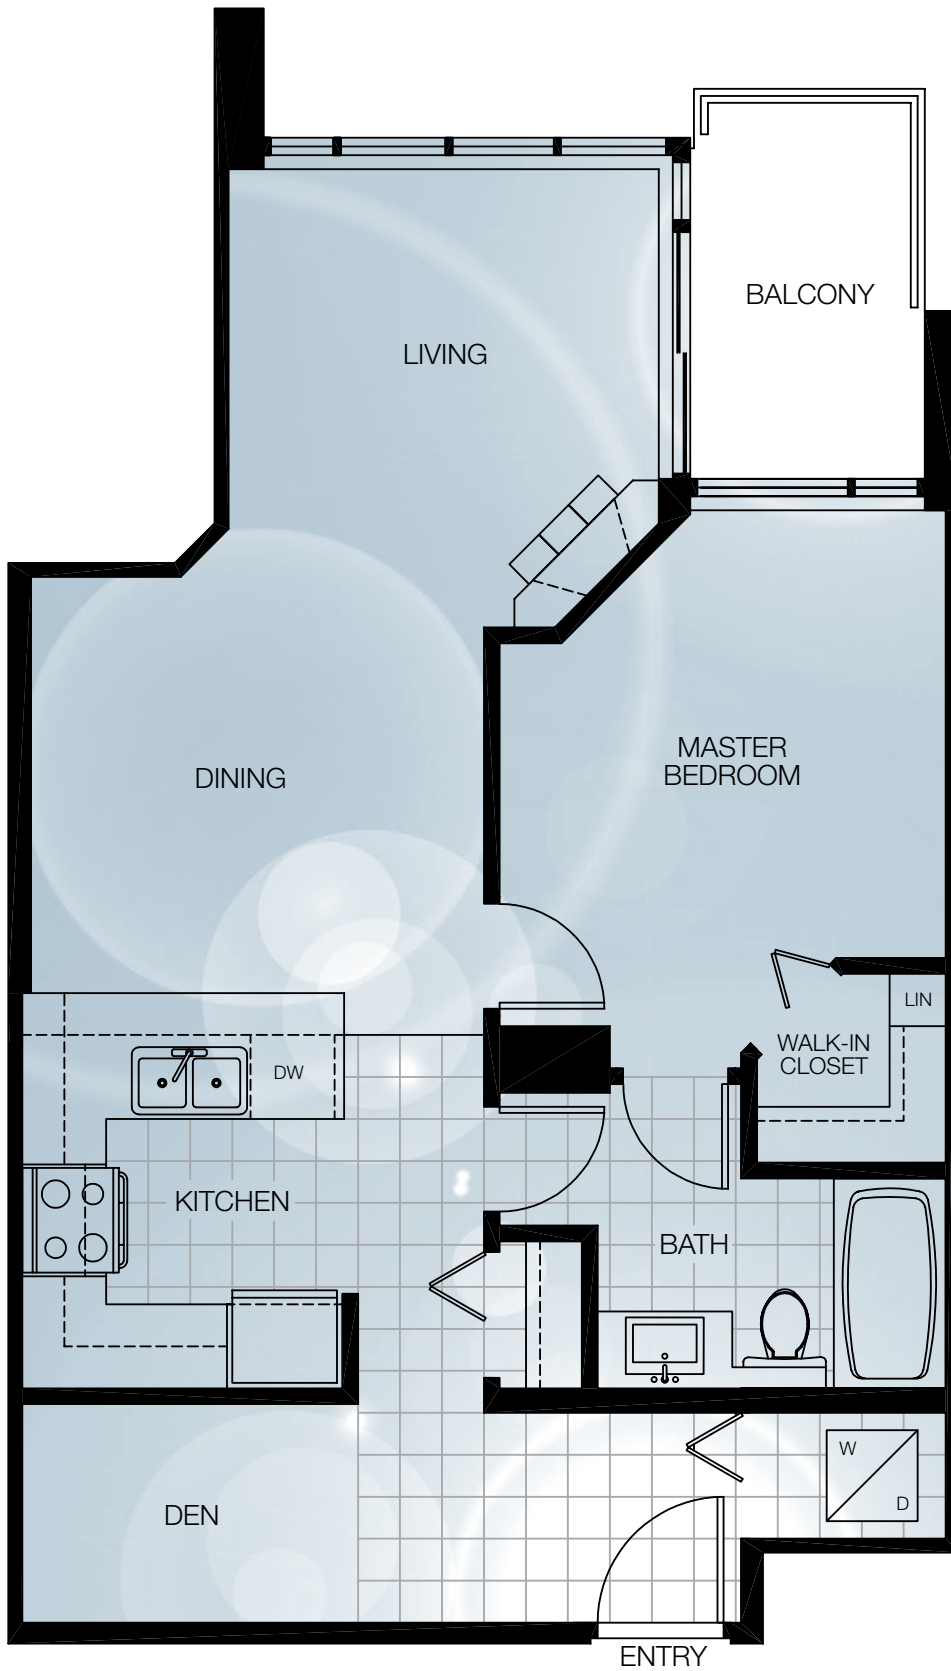

# REFLECTIONS

Levels 3 - 31

## plan A

1 Bedroom + Den  
1 Bathroom  
Approx. 693 sq. ft.

## plan B1

2 Bedroom

2 Bathroom

Approx. 819 sq. ft.