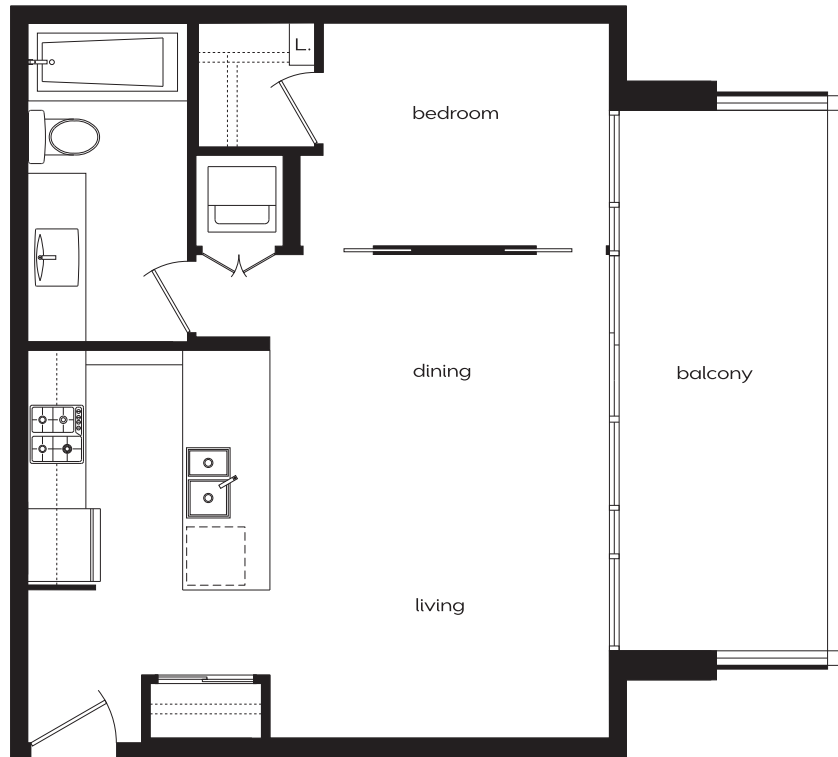

AFFINITY
love where you live.

SUITE A
1 Bedroom
538 sq. ft.

Phase 1
Levels 5-9
501-901

Phase 2
Levels 5-9

Phase 1
Level 4
401

Phase 2
Level 4

Phase 1
Level 3
301

Phase 2
Level 3

SUITE B
2 Bedroom
753 sq. ft.

SUITE C
1 Bedroom + Den
621 sq. ft.

Phase 1
Levels 10-21

Phase 2
Levels 10-26
1005-2605

Phase 1
Levels 10-21

1004-2104 1003-2103

Phase 2
Levels 10-26

1004-2604
1003-2603

SUITE D
2 Bedroom + Den
1,071 sq. ft.

SUITE E
2 Bedroom
896 sq. ft.

SUITE F
2 Bedroom
+ Workstation
910 sq. ft.

Phase 1
Levels 5-9

Phase 2
Levels 5-9