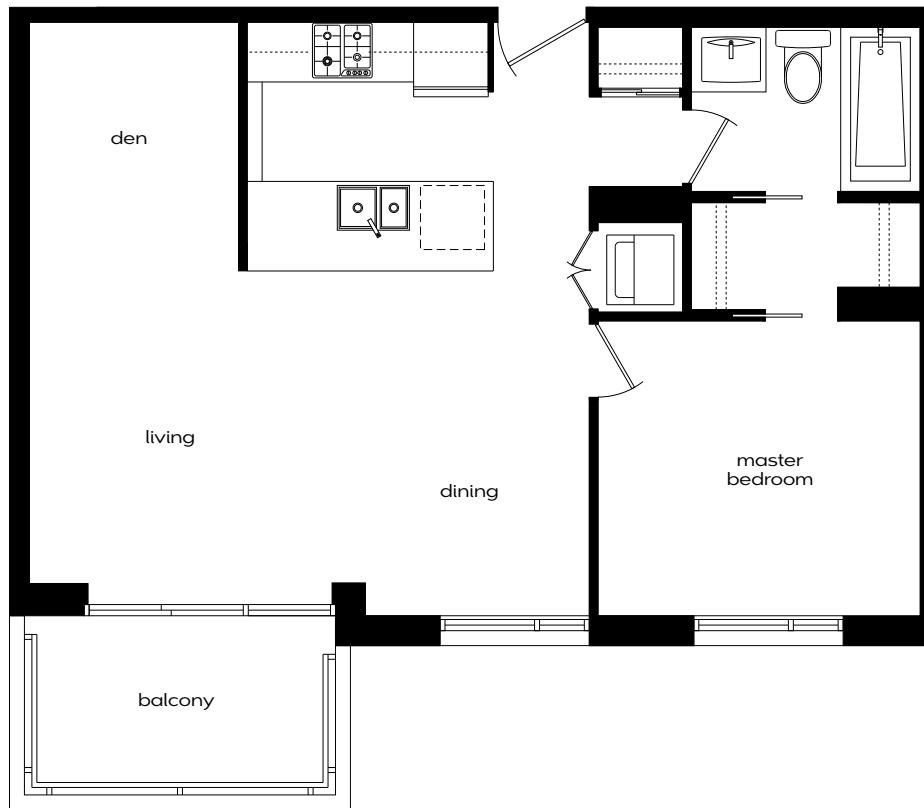

AFFINITY
love where you live.

SUITE A
1 Bedroom
538 sq. ft.

Phase 1
Levels 5-9
501-901

Phase 2
Levels 5-9

Phase 1
Level 4
401

Phase 2
Level 4

Phase 1
Level 3
301

Phase 2
Level 3

AFFINITY

love where you live.

Phase 1
Levels 5-9

Phase 2
Levels 5-9

Phase 1
Level 4

Phase 2
Level 4

Phase 1
Level 3

Phase 2
Level 3

SUITE B
2 Bedroom
753 sq. ft.

SUITE C
1 Bedroom + Den
621 sq. ft.

Phase 1
Levels 10-21

Phase 2
Levels 10-26
1005-2605

Phase 1
Levels 10-21

1004-2104 1003-2103

Phase 2
Levels 10-26

1004-2604
1003-2603