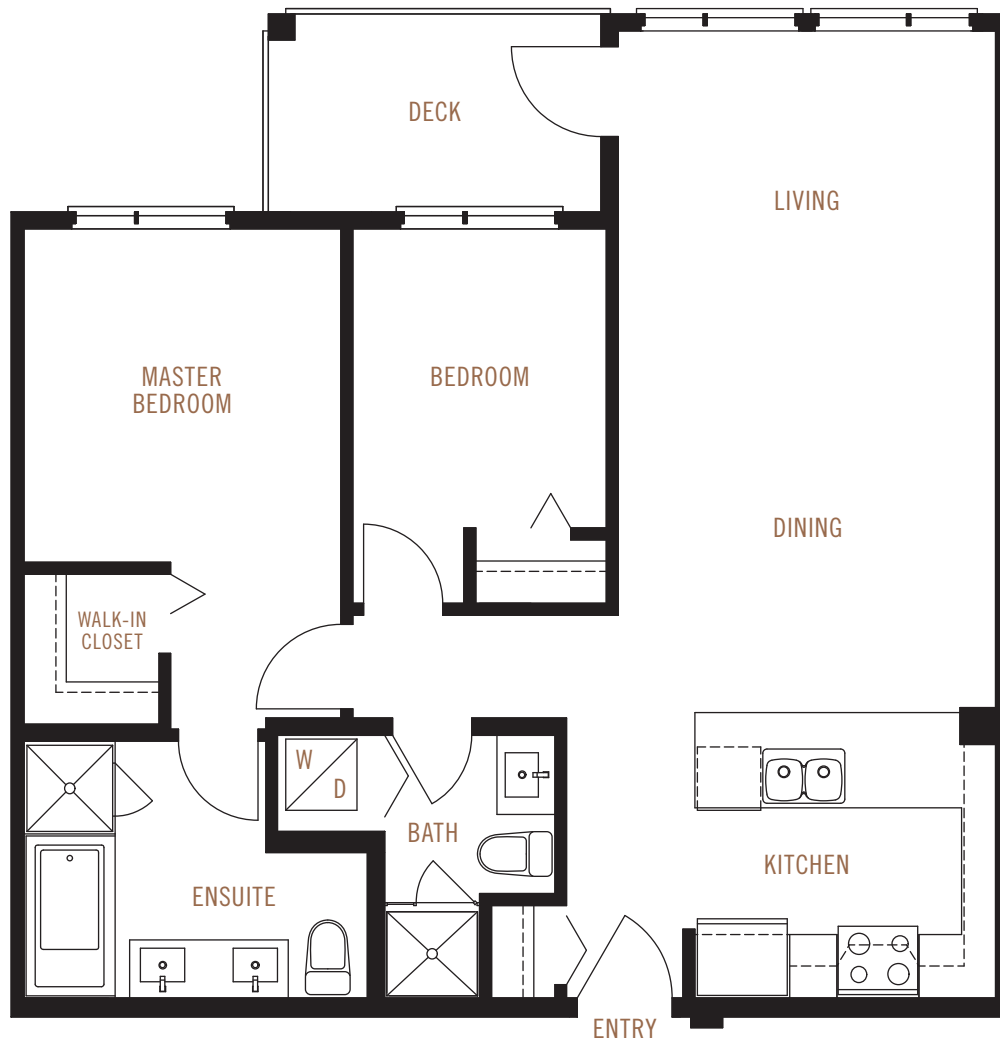

PLAN C

2 BEDROOM ■ 860 SQ.FT. (APPROX.)

DRAFT

The developer reserves the right to make modifications or substitutions should they be necessary. Any measurements provided are approximate only. The quality residences at Parker House are built by Polygon Parker House Ltd. and Polygon Windsor Gate Ltd. This is currently not an offering for sale. Any such offering can only be made by way of a disclosure statement. E. & O.E.