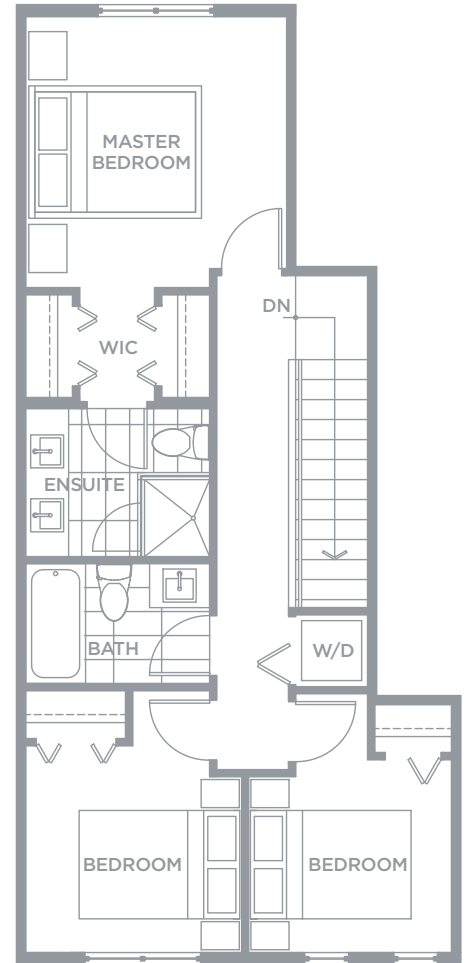

PLAN C1

THREE BEDROOM

Living: 1221 Sq Ft / Deck: 66 Sq Ft / Yard: 147 Sq Ft

Lower Level / 52 Sq Ft

Main Level / 566 Sq Ft

Upper Level / 603 Sq Ft