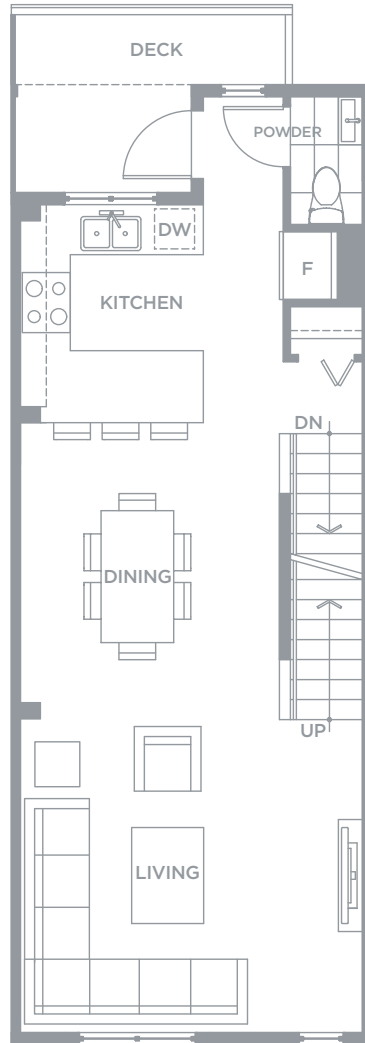

PLAN C1

THREE BEDROOM

Living: 1221 Sq Ft / Deck: 66 Sq Ft / Yard: 147 Sq Ft

Lower Level / 52 Sq Ft

Main Level / 566 Sq Ft

Upper Level / 603 Sq Ft