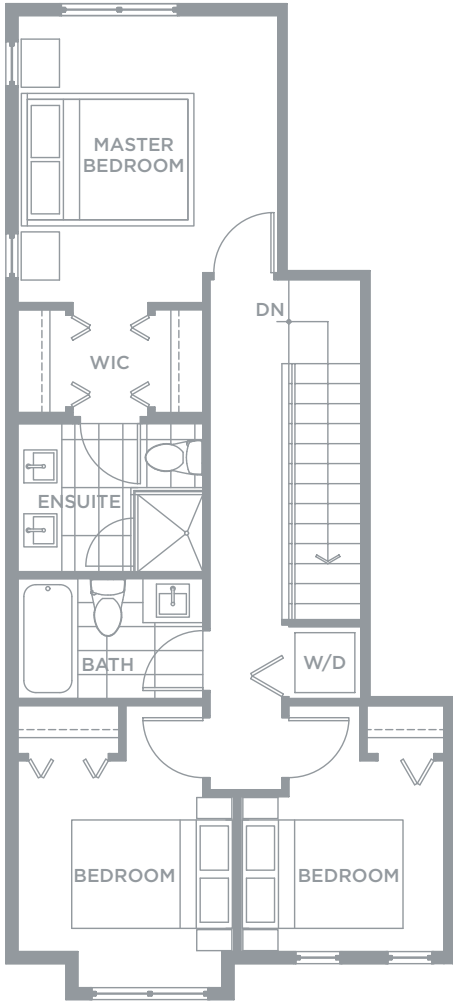

## THREE BEDROOM

Living: 1291 Sq Ft / Deck: 58 Sq Ft / Yard: 197 Sq Ft

Lower Level / 59 Sq Ft

Main Level / 615 Sq Ft

Upper Level / 617 Sq Ft