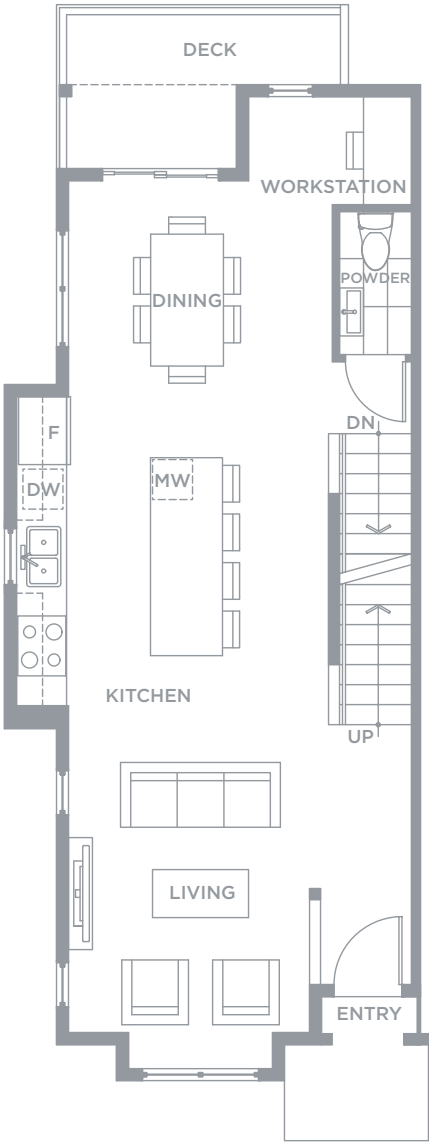

# PLAN D

## THREE BEDROOM

Living: 1291 Sq Ft / Deck: 58 Sq Ft / Yard: 197 Sq Ft

Lower Level / 59 Sq Ft

Main Level / 615 Sq Ft

Upper Level / 617 Sq Ft