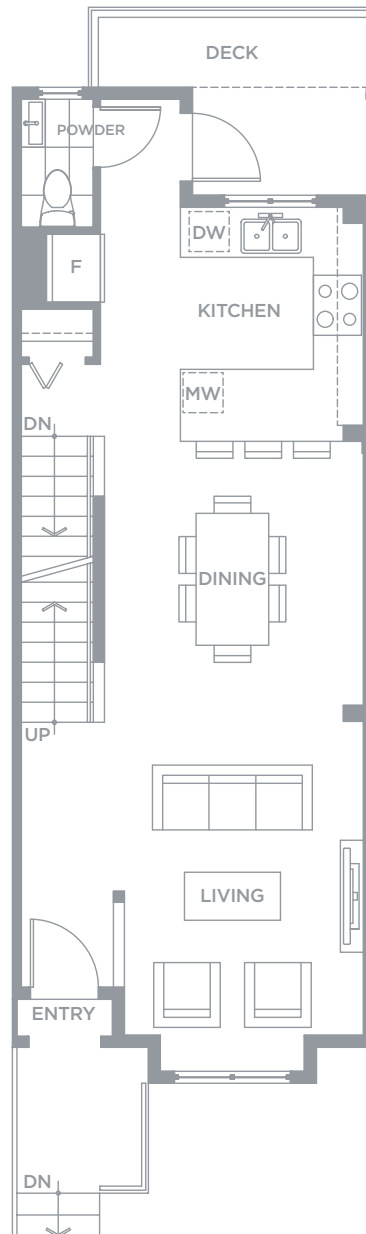

# PLAN B

## THREE BEDROOM

Living: 1240 Sq Ft / Deck: 66 Sq Ft / Yard: 197 Sq Ft

Lower Level / 60 Sq Ft

Main Level / 568 Sq Ft

Upper Level / 612 Sq Ft