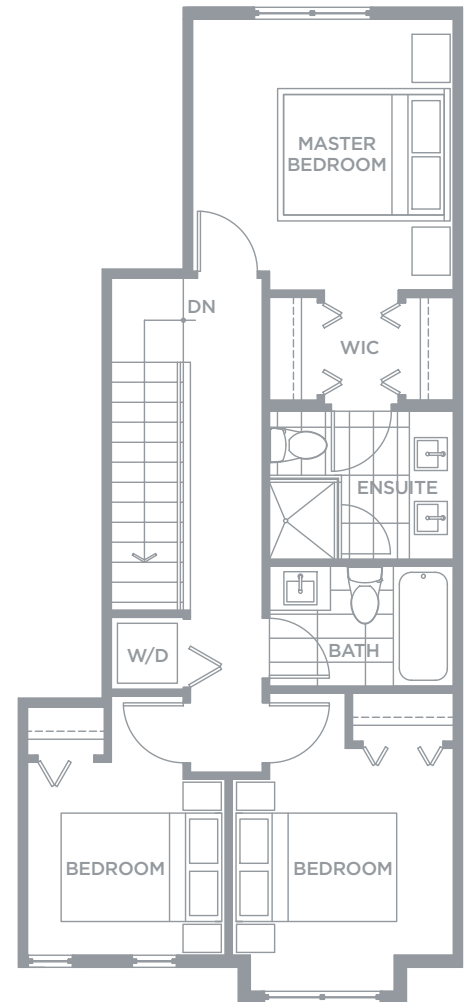

## THREE BEDROOM

Living: 1240 Sq Ft / Deck: 66 Sq Ft / Yard: 197 Sq Ft

Lower Level / 60 Sq Ft

Main Level / 568 Sq Ft

Upper Level / 612 Sq Ft