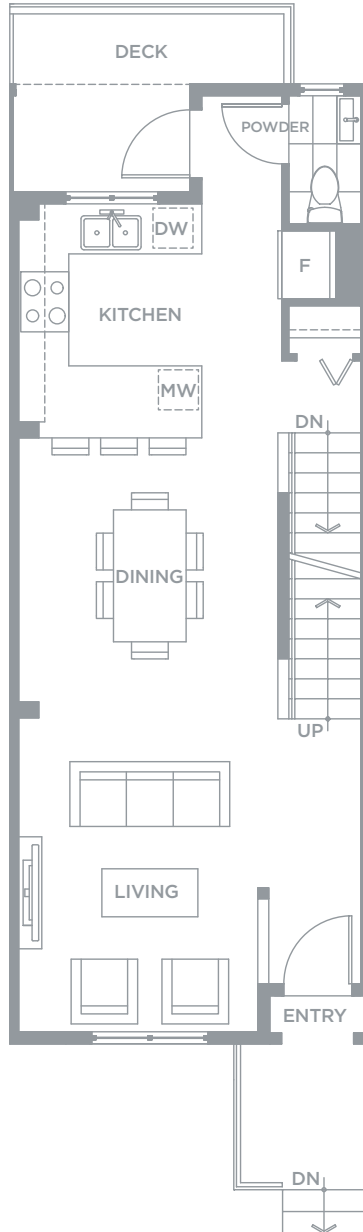

PLAN B1

THREE BEDROOM

Living: 1221 Sq Ft / Deck: 66 Sq Ft / Yard: 190 Sq Ft

Lower Level / 60 Sq Ft

Main Level / 558 Sq Ft

Upper Level / 603 Sq Ft