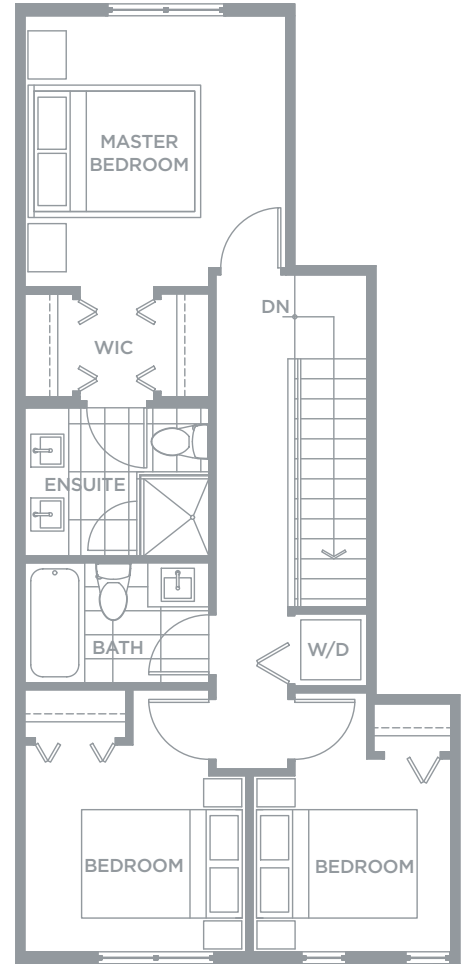

PLAN B1

THREE BEDROOM

Living: 1221 Sq Ft / Deck: 66 Sq Ft / Yard: 190 Sq Ft

Lower Level / 60 Sq Ft

Main Level / 558 Sq Ft

Upper Level / 603 Sq Ft