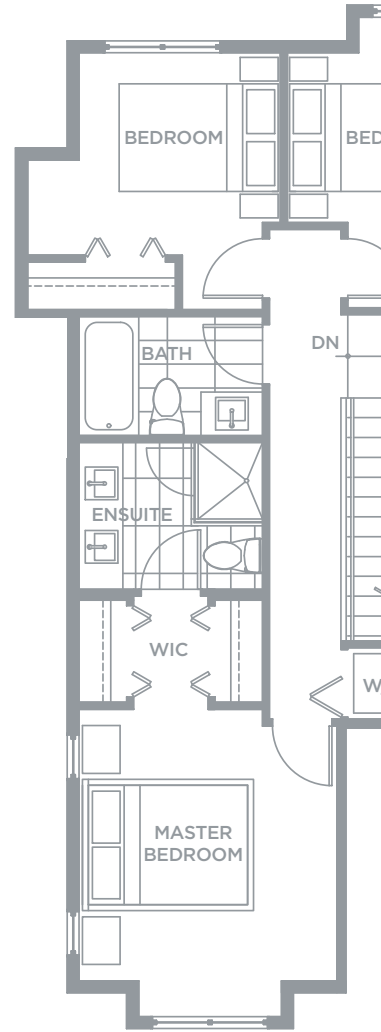

PLAN G1

FOUR BEDROOM

Living: 1578 Sq Ft / Deck: 68 Sq Ft / Yard: 646 Sq Ft

Lower Level / 285 Sq Ft

Main Level / 639 Sq Ft

Upper Level / 654 Sq Ft