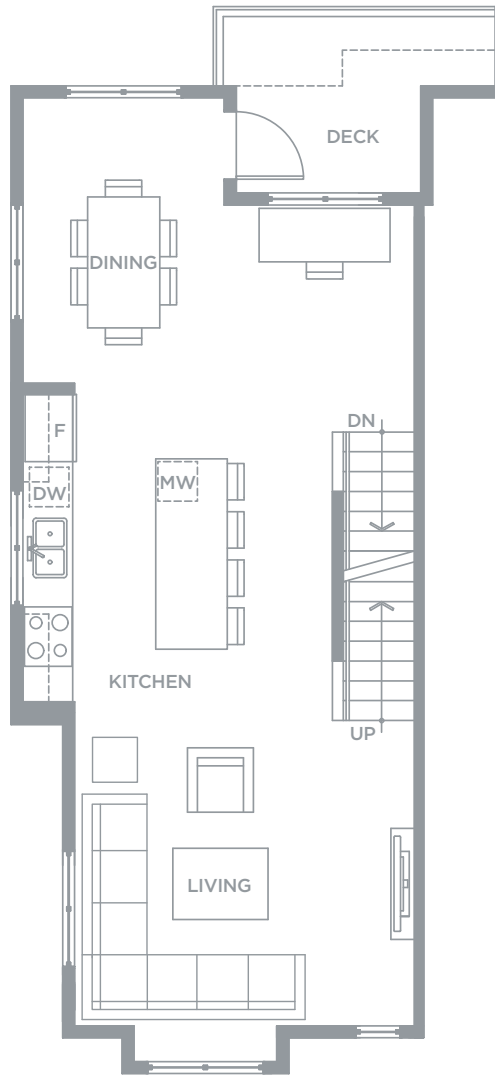

PLAN G1

FOUR BEDROOM

Living: 1578 Sq Ft / Deck: 68 Sq Ft / Yard: 646 Sq Ft

Lower Level / 285 Sq Ft

Main Level / 639 Sq Ft

Upper Level / 654 Sq Ft