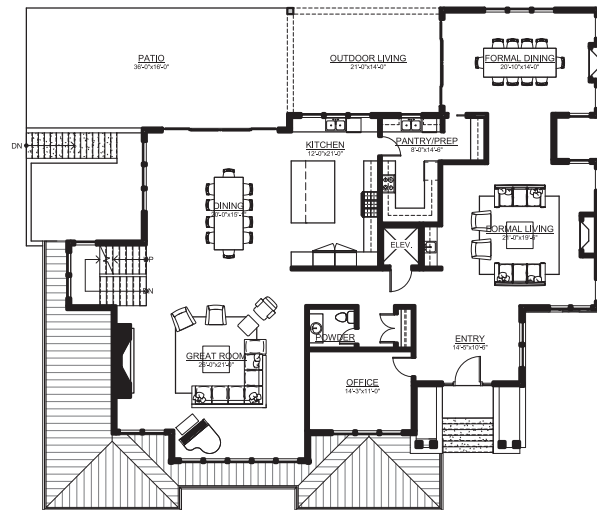

## EMPRESS

<b>LOT 14 AREA</b>	<b>21,918 sq ft.</b>
Upper Floor Area	2,140 sq ft.
Main Floor Area	3,000 sq ft.
Basement Area (Finished to Owner's specifications)	2,450 sq ft.
Total Finished Area	7,590 sq ft.
Covered Deck Area	310 sq ft.
Garage Area	857 sq ft.

UPPER FLOOR  
2140 SF

MAIN FLOOR  
3000 SF

BASEMENT  
2450 SF