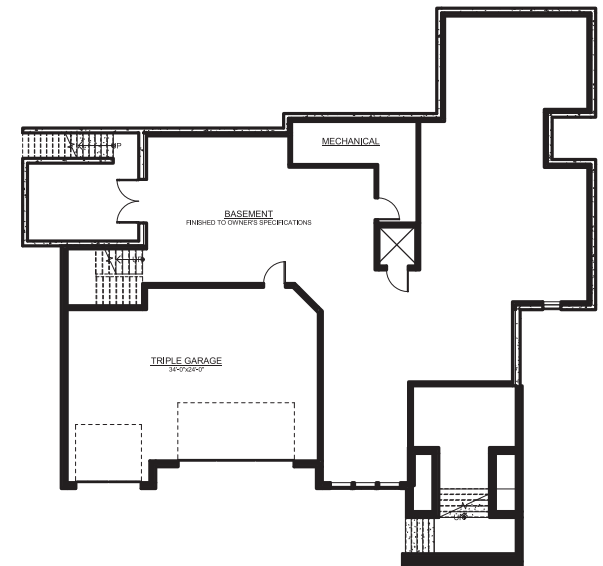

## EMPRESS

<b>LOT 14 AREA</b>	<b>21,918 sq ft.</b>
Upper Floor Area	2,140 sq ft.
Main Floor Area	3,000 sq ft.
Basement Area (Finished to Owner's specifications)	2,450 sq ft.
Total Finished Area	7,590 sq ft.
Covered Deck Area	310 sq ft.
Garage Area	857 sq ft.

UPPER FLOOR  
2140 SF

MAIN FLOOR  
3000 SF

BASEMENT  
2450 SF