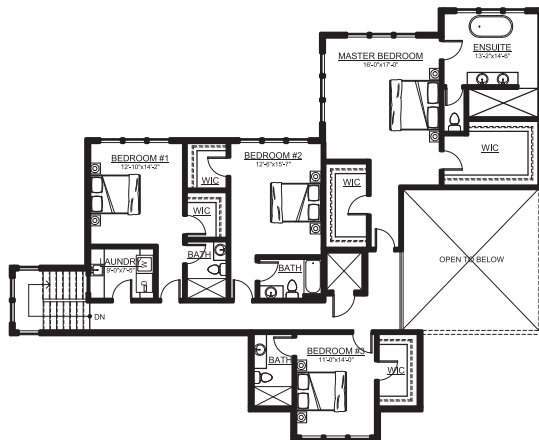

# Bella Terra

BY THE LAKE

## EMPRESS

<b>LOT 14 AREA</b>	<b>21,918 sq ft.</b>
Upper Floor Area	2,140 sq ft.
Main Floor Area	3,000 sq ft.
Basement Area (Finished to Owner's specifications)	2,450 sq ft.
Total Finished Area	7,590 sq ft.
Covered Deck Area	310 sq ft.
Garage Area	857 sq ft.

UPPER FLOOR  
2140 SF

MAIN FLOOR  
3000 SF

BASEMENT  
2450 SF