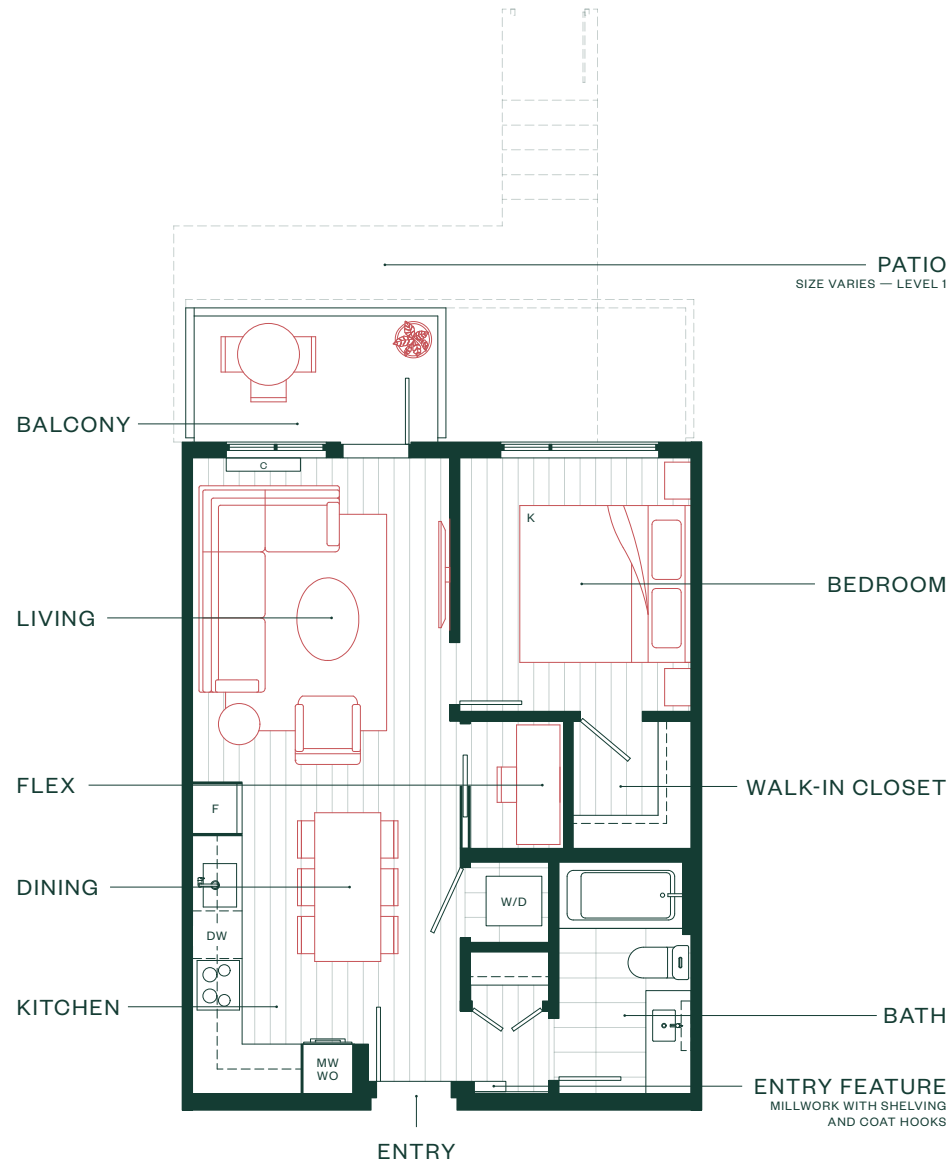

# Home Type A1

## 1 Bedroom + Flex + 1 Bath

INTERIOR SF: 555-566  
 BALCONY / PATIO SF: 50-235  
 TOTAL AREA: 605-801

LEVEL 1-2

LEVEL 2-3

LEVEL 3-5

LEVEL 6