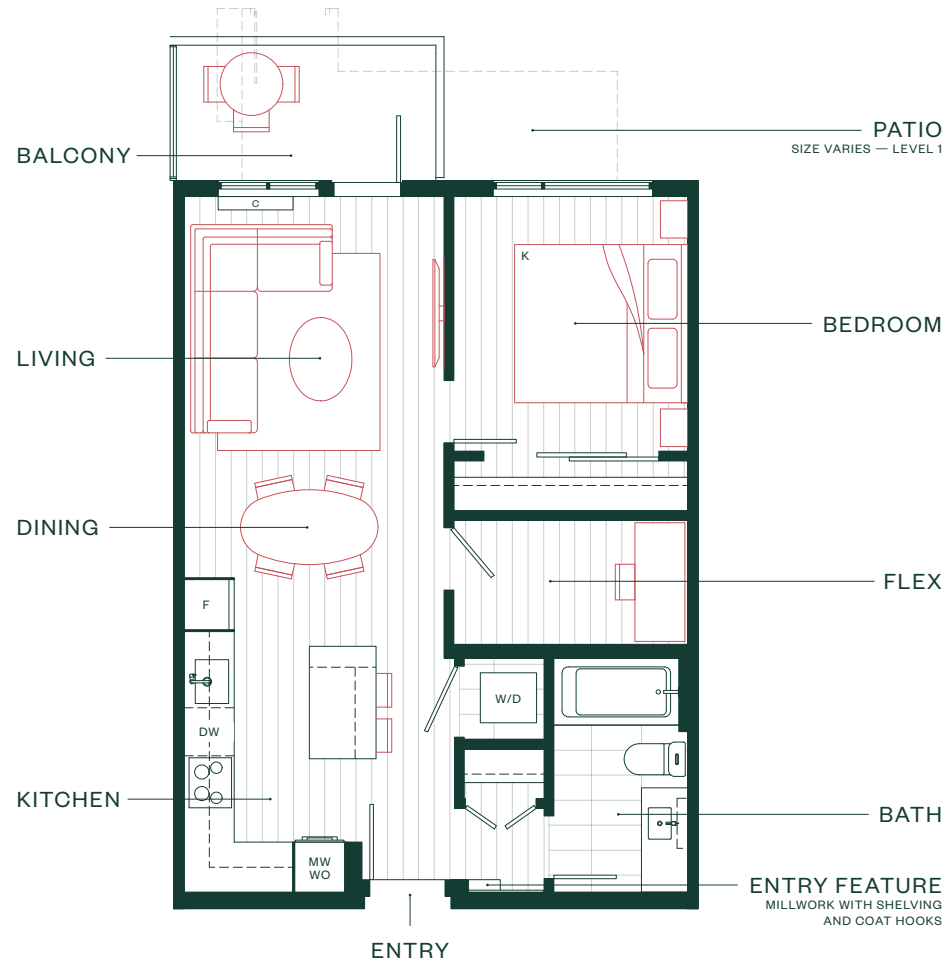

Home Type A2

1 Bedroom + Flex + 1 Bath

INTERIOR SF: 605

BALCONY / PATIO SF: 55-140

TOTAL AREA: 660-745

LEVEL 1-2

LEVEL 2-3

LEVEL 3-5

LEVEL 6