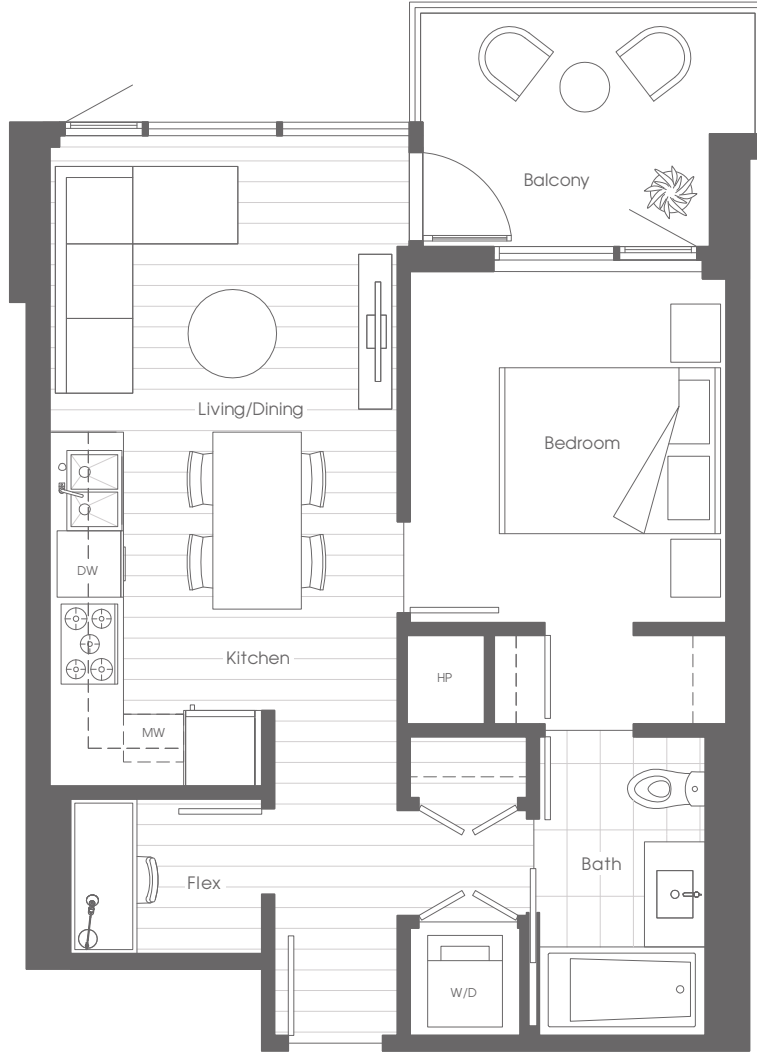

A 1 BEDROOM + FLEX | 1 BATH

INTERIOR: 530 SQFT | EXTERIOR: 70 SQFT | TOTAL: 600 SQFT

LEVELS 3-9

LEVEL 10

LEVELS 11-21

Dimensions, sizes, specifications, layouts, and materials are approximate only and subject to change without notice. E. & O.E.

RIVER DISTRICT