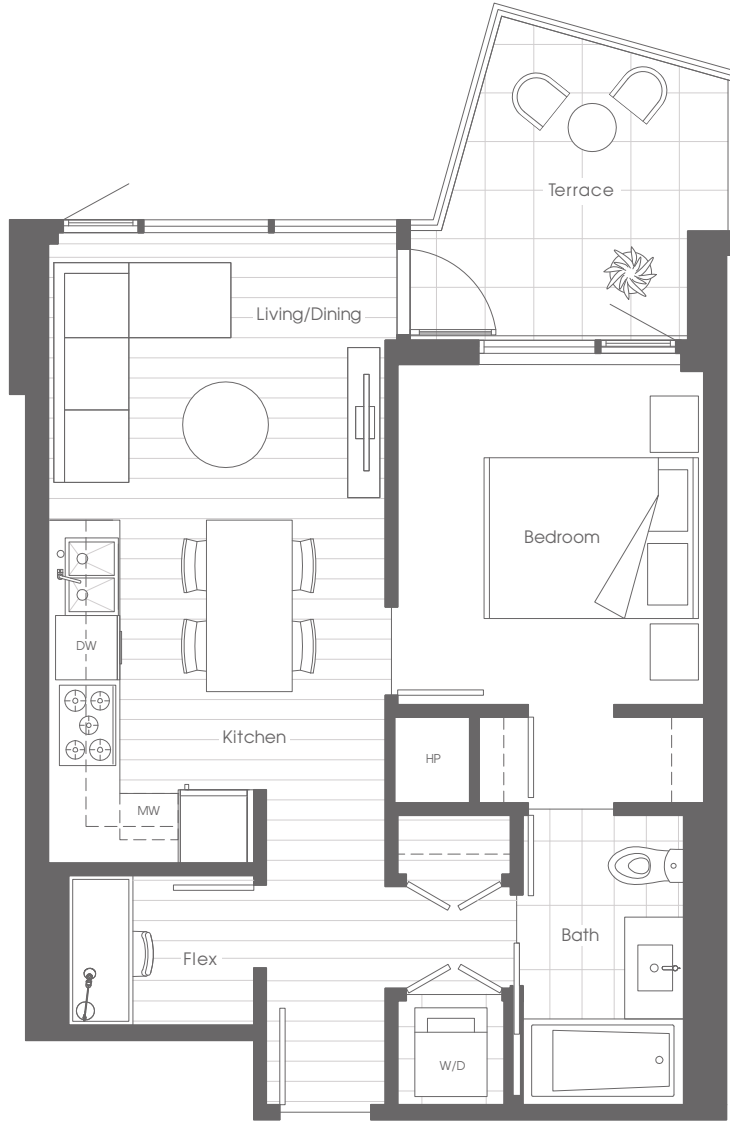

A1 1 BEDROOM + FLEX | 1 BATH

INTERIOR: 545 SQFT | EXTERIOR: 75 SQFT | TOTAL: 620 SQFT

Dimensions, sizes, specifications, layouts, and materials are approximate only and subject to change without notice. E. & O.E.

RIVER DISTRICT