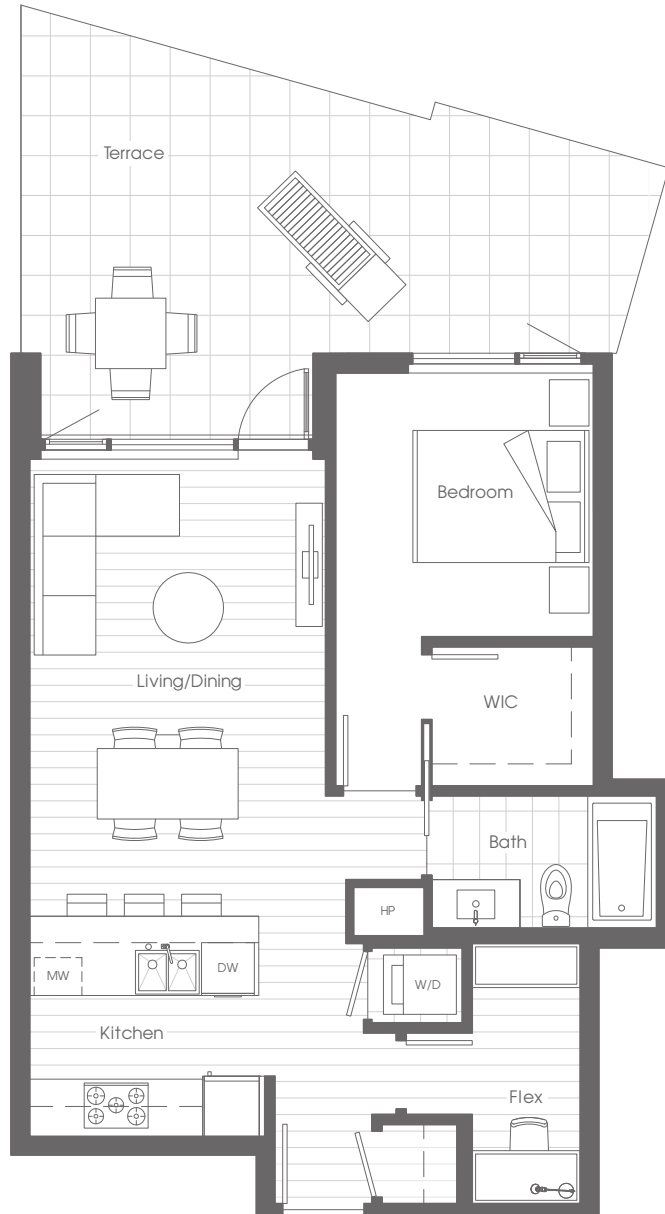

# A5\* 1 BEDROOM + FLEX | 1 BATH

INTERIOR: 670 SQFT | EXTERIOR: 270 SQFT | TOTAL: 940 SQFT

Dimensions, sizes, specifications, layouts, and materials are approximate only and subject to change without notice. E. & O.E.

RIVER DISTRICT