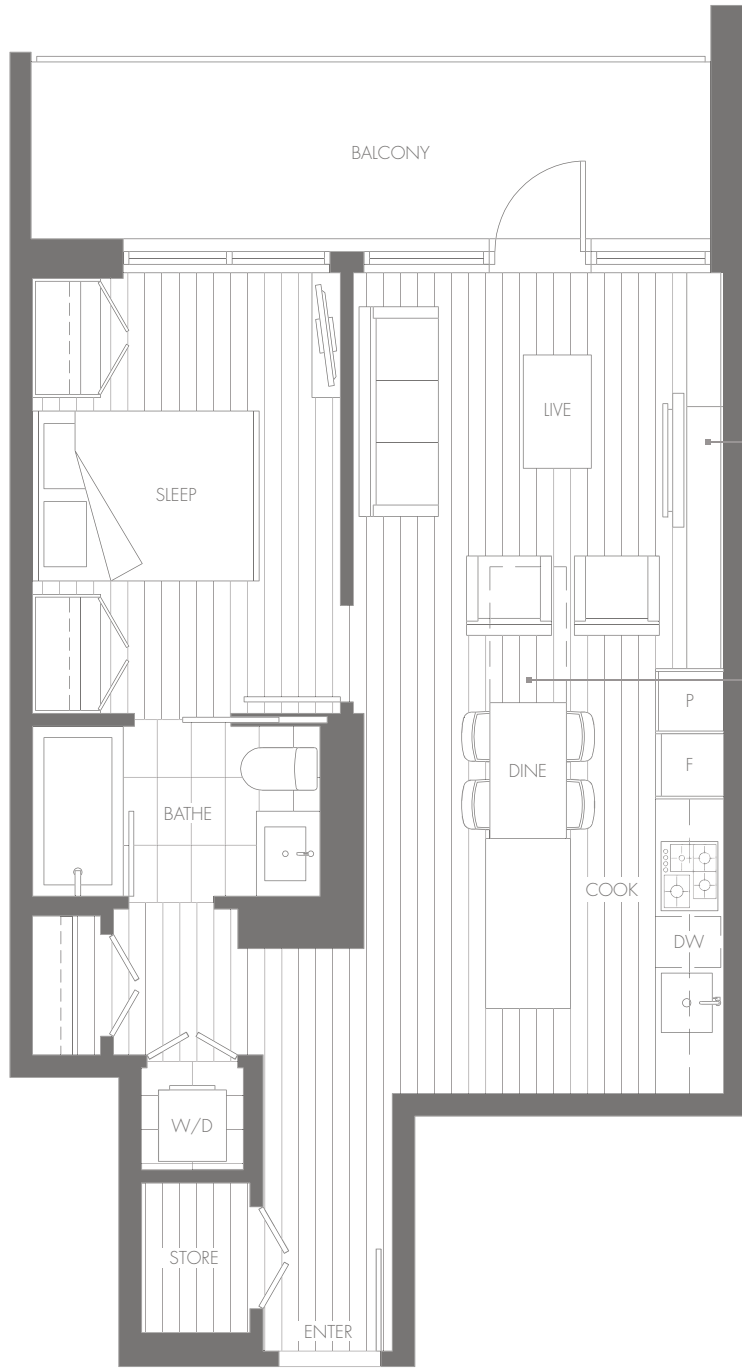

PLAN E

1 BEDROOM

LIVING	593 SF
BALCONY	108 SF
TOTAL	701 SF

BOSASPACE™
EXPONENTIAL LIVING SYSTEMS

SleepTHEATRE™
Your TV slides to reveal more space: a daybed-sofa to seat 3 or a spare bed for an overnight guest.

ExtenTABLE™
Your kitchen island for meal prepping transforms into a long table for dining, comfortably seating 8.

VIEWS TO FRASER RIVER