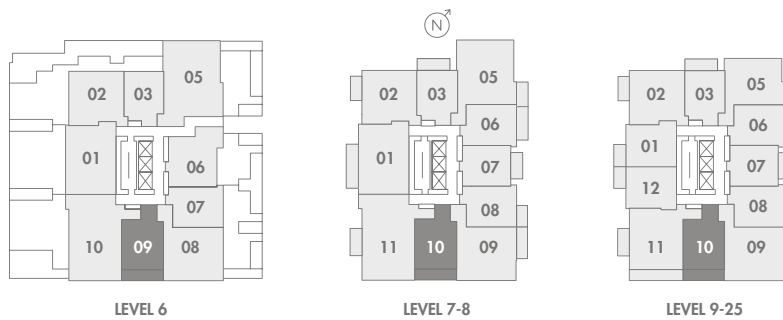

PLAN E

1 BEDROOM

LIVING	593 SF
BALCONY	108 SF
TOTAL	701 SF

BOSASPACE™
EXPONENTIAL LIVING SYSTEMS

SleepTHEATRE™
Your TV slides to reveal more space: a daybed-sofa to seat 3 or a spare bed for an overnight guest.

ExtenTABLE™
Your kitchen island for meal prepping transforms into a long table for dining, comfortably seating 8.

VIEWS TO FRASER RIVER