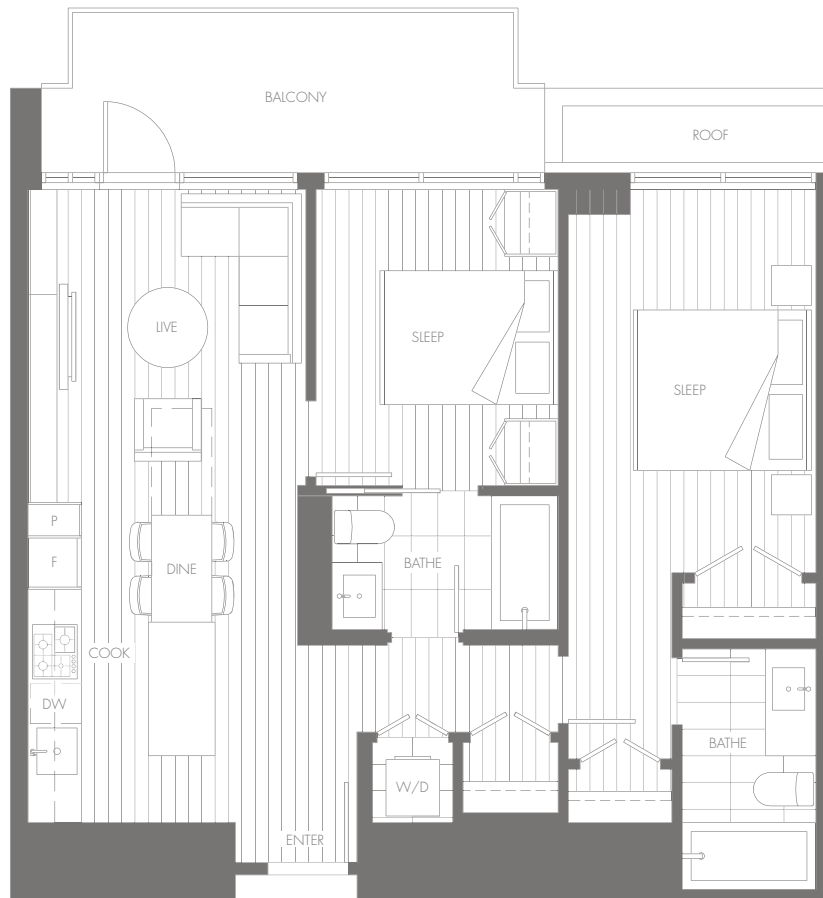

# PLAN J

2 BEDROOM

LIVING	788 SF
BALCONY	105 SF
TOTAL	893 SF

LEVEL 26

VIEWS TO FRASER RIVER