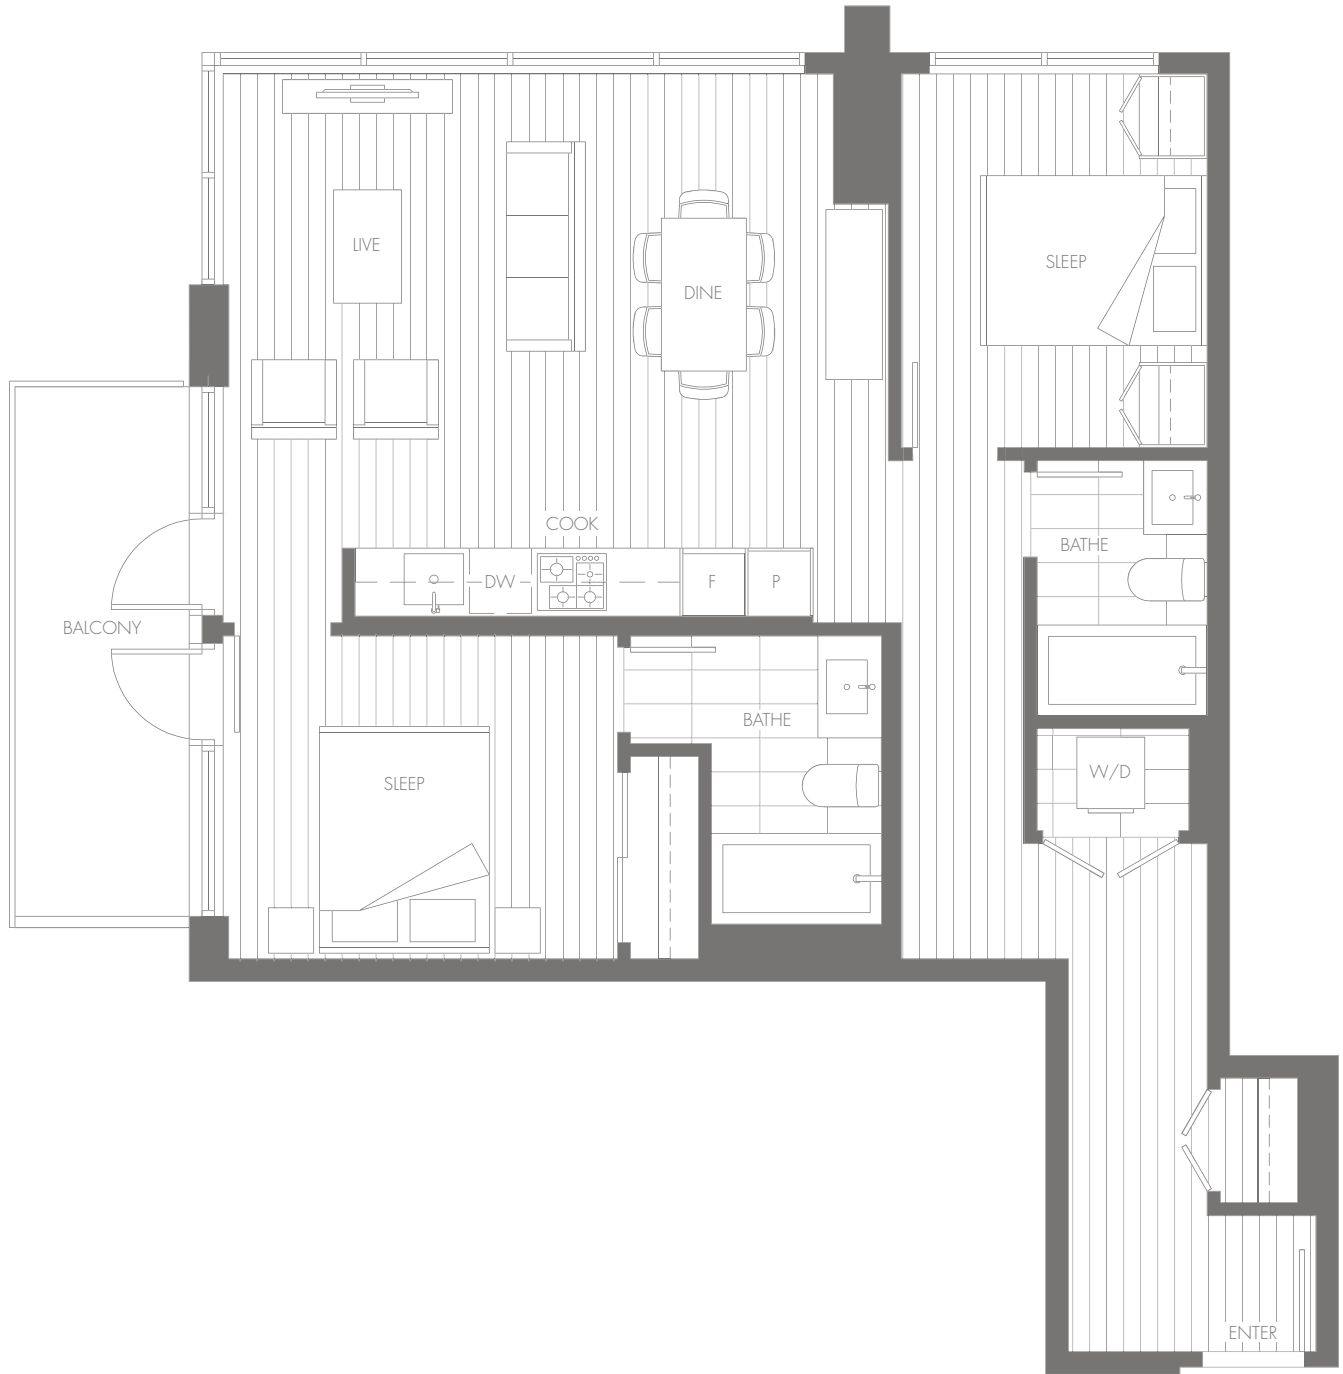

PLAN L

2 BEDROOM

LIVING	900 SF
BALCONY	81 SF
TOTAL	981 SF

LEVEL 6

LEVEL 7-8

VIEWS TO FRASER RIVER

LEVEL 9-25