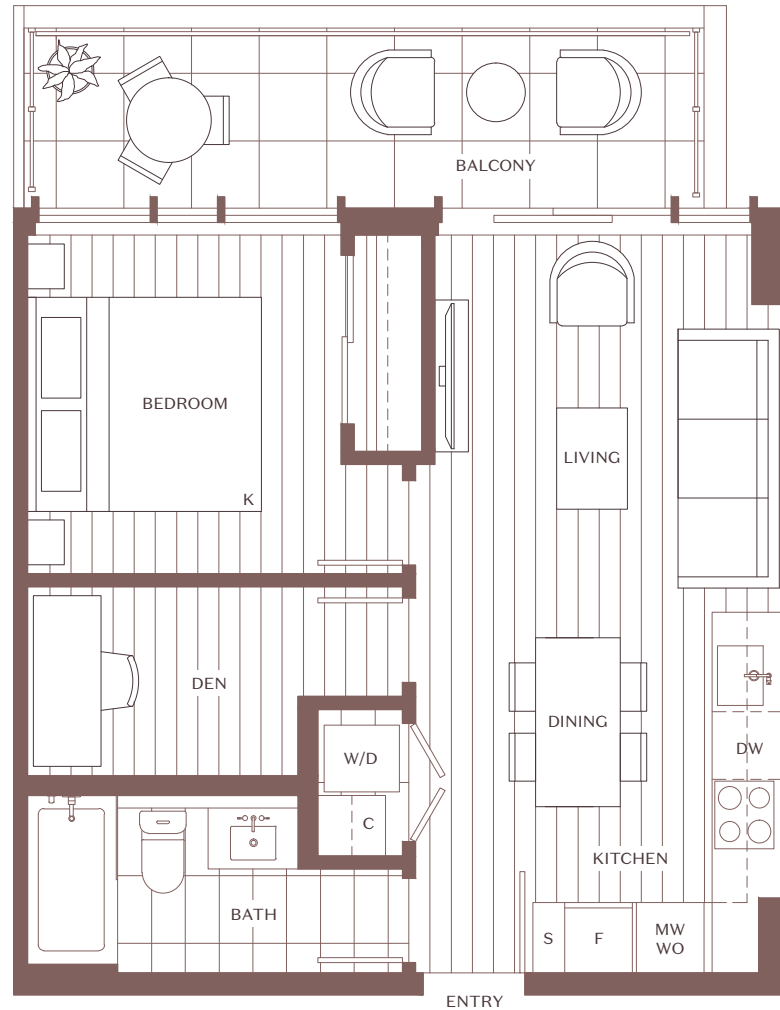

Home Type B-B8

Terrace Homes

IRONWOOD

1 Bedroom + Den + 1 Bath

INTERIOR SF: 522
EXTERIOR SF: 122
TOTAL SF: 644

LEVEL 6