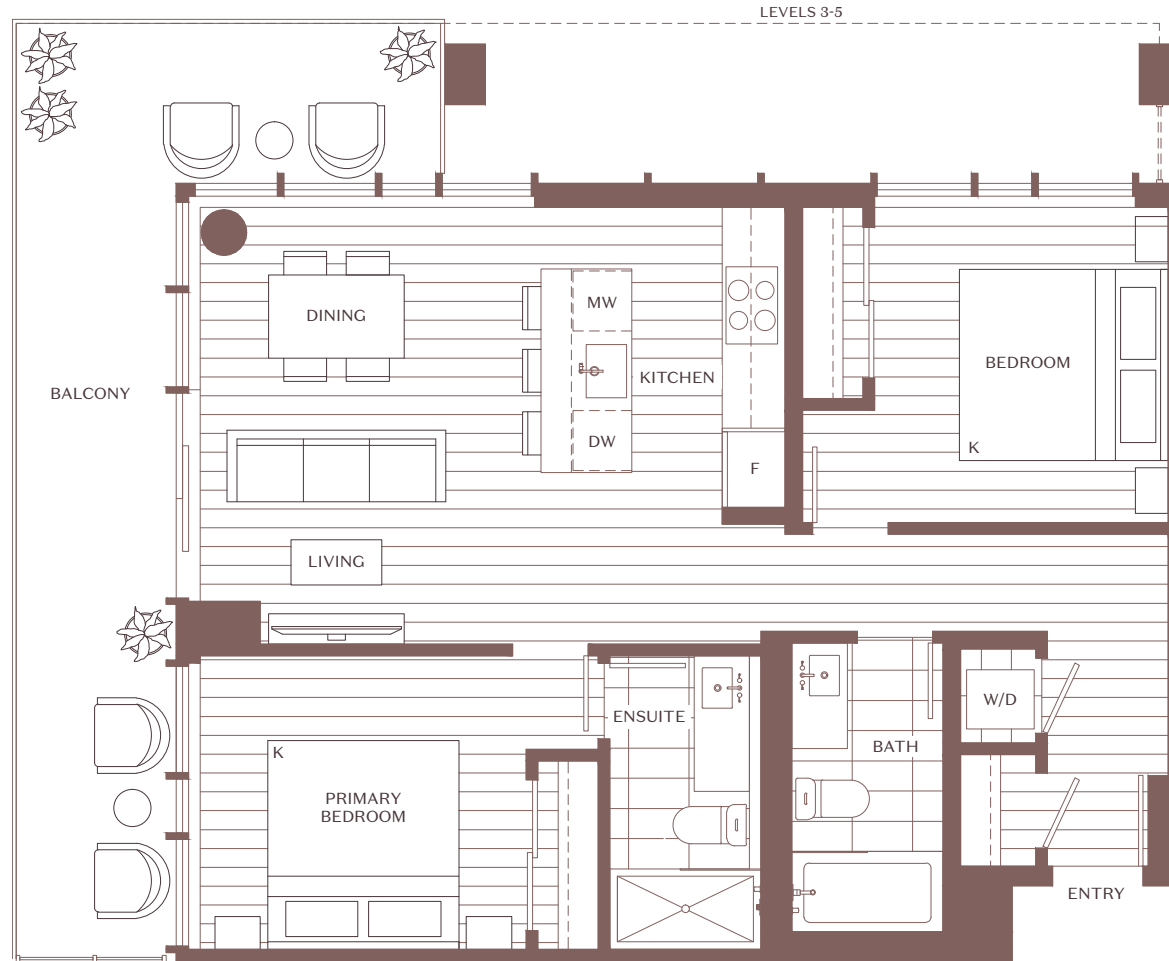

# Home Type B-C2

### 2 Bedroom + 2 Bath

INTERIOR SF: 823  
EXTERIOR SF: 218-343  
TOTAL SF: 1,041-1,166

LEVEL 2

LEVEL 3

LEVEL 4 & 5