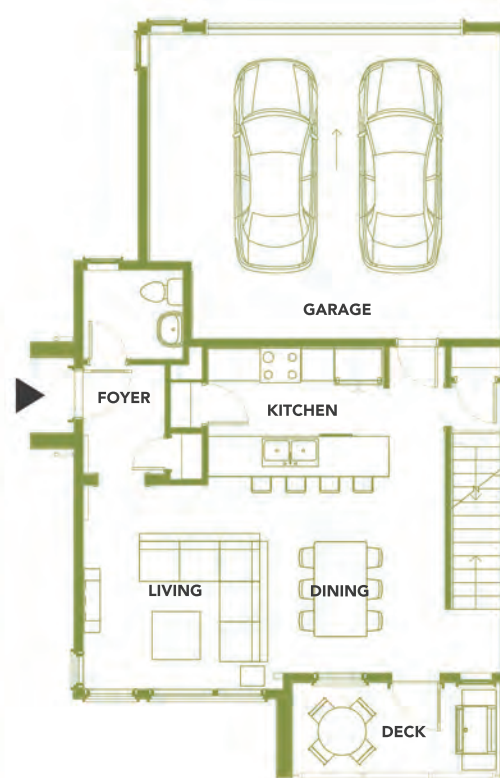

Homes 1, 3, 5

4 Bedroom + Games Room

Interior
2173 SQ.FT.

Outdoor
409 SQ.FT.

GROUND FLOOR

MAIN FLOOR

2ND FLOOR

Homes 2, 4, 6

4 Bedroom + Games Room

Interior
2173 SQ.FT.

Outdoor
409 SQ.FT.

GROUND FLOOR

MAIN FLOOR

2ND FLOOR

Home 10

3 Bedroom + Den + Games Room

Interior
2208 SQ.FT.

Outdoor
452 SQ.FT.

GROUND FLOOR

MAIN FLOOR

2ND FLOOR

Home 11

3 Bedroom + Den + Games Room

Interior
2146 SQ.FT.

GROUND FLOOR

MAIN FLOOR

2ND FLOOR