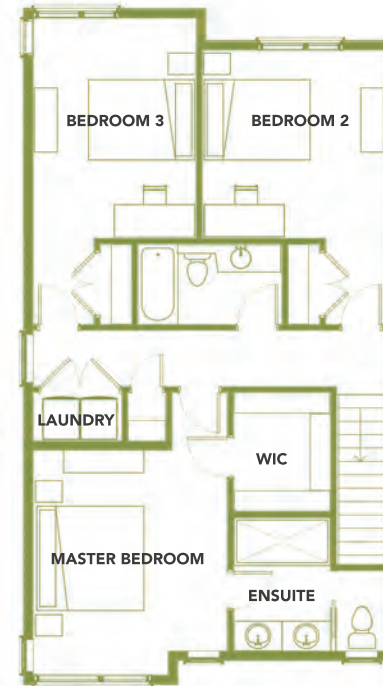

4 Bedroom + Games Room

Interior
2173 SQ.FT.

Outdoor
409 SQ.FT.

GROUND FLOOR

MAIN FLOOR

2ND FLOOR

Home 10

3 Bedroom + Den + Games Room

Interior
2208 SQ.FT.

Outdoor
452 SQ.FT.

GROUND FLOOR

MAIN FLOOR

2ND FLOOR

Home 11

3 Bedroom + Den + Games Room

Interior
2146 SQ.FT.

Outdoor
409 SQ.FT.

GROUND FLOOR

MAIN FLOOR

2ND FLOOR

Home 12

3 Bedroom + Den + Games Room

Interior
2106 SQ.FT.

Outdoor
473 SQ.FT.

GROUND FLOOR

MAIN FLOOR

2ND FLOOR