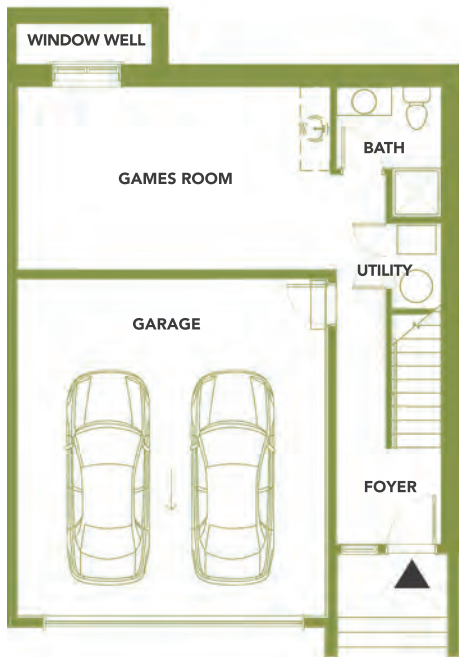

4 Bedroom + Games Room

Interior
2173 SQ.FT.

Outdoor
409 SQ.FT.

GROUND FLOOR

MAIN FLOOR

2ND FLOOR

Home 10

3 Bedroom + Den + Games Room

Interior
2208 SQ.FT.

Outdoor
452 SQ.FT.

GROUND FLOOR

MAIN FLOOR

2ND FLOOR

Home 11

3 Bedroom + Den + Games Room

Interior
2146 SQ.FT.

Outdoor
409 SQ.FT.

GROUND FLOOR

MAIN FLOOR

2ND FLOOR

Home 12

3 Bedroom + Den + Games Room

Interior
2106 SQ.FT.

Outdoor
473 SQ.FT.

GROUND FLOOR

MAIN FLOOR

2ND FLOOR