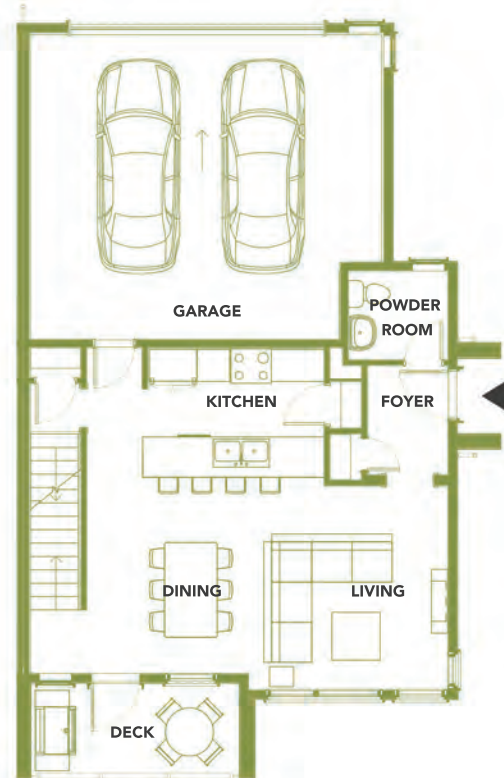

Homes 1, 3, 5

4 Bedroom + Games Room

Interior
2173 SQ.FT.

Outdoor
409 SQ.FT.

GROUND FLOOR

MAIN FLOOR

2ND FLOOR

Homes 2, 4, 6

4 Bedroom + Games Room

Interior
2173 SQ.FT.

Outdoor
409 SQ.FT.

GROUND FLOOR

MAIN FLOOR

2ND FLOOR

Home 10

3 Bedroom + Den + Games Room

Interior
2208 SQ.FT.

Outdoor
452 SQ.FT.

GROUND FLOOR

MAIN FLOOR

2ND FLOOR

Home 11

3 Bedroom + Den + Games Room

Interior
2146 SQ.FT.

GROUND FLOOR

MAIN FLOOR

2ND FLOOR