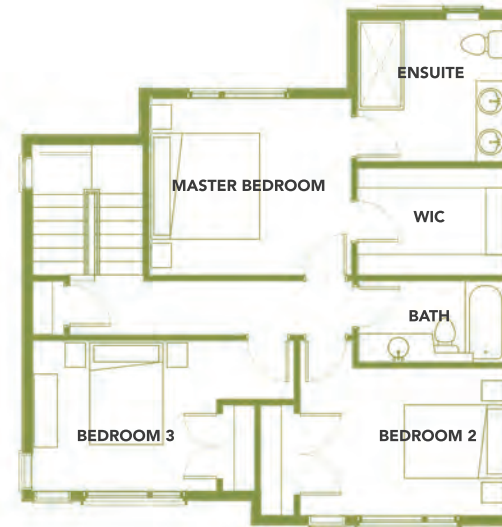

4 Bedroom + Games Room

Interior
2173 SQ.FT.

Outdoor
409 SQ.FT.

GROUND FLOOR

MAIN FLOOR

2ND FLOOR

Home 10

3 Bedroom + Den + Games Room

Interior
2208 SQ.FT.

Outdoor
452 SQ.FT.

GROUND FLOOR

MAIN FLOOR

2ND FLOOR

Home 11

3 Bedroom + Den + Games Room

Interior
2146 SQ.FT.

Outdoor
409 SQ.FT.

GROUND FLOOR

MAIN FLOOR

2ND FLOOR

Home 12

3 Bedroom + Den + Games Room

Interior
2106 SQ.FT.

Outdoor
473 SQ.FT.

GROUND FLOOR

MAIN FLOOR

2ND FLOOR