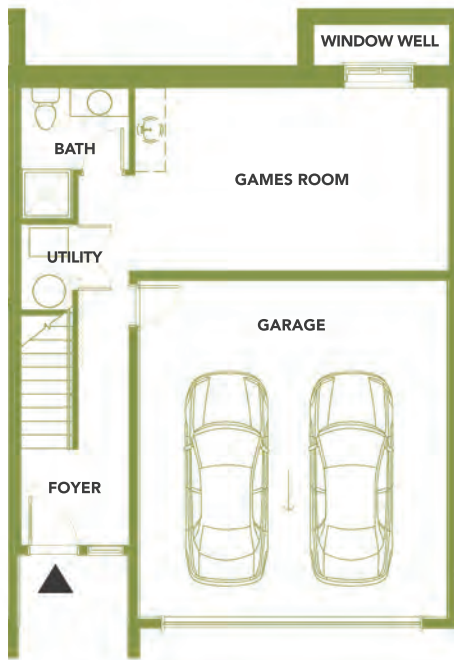

4 Bedroom + Games Room

Interior
2173 SQ.FT.

Outdoor
409 SQ.FT.

GROUND FLOOR

MAIN FLOOR

2ND FLOOR

Home 10

3 Bedroom + Den + Games Room

Interior
2208 SQ.FT.

Outdoor
452 SQ.FT.

GROUND FLOOR

MAIN FLOOR

2ND FLOOR

Home 11

3 Bedroom + Den + Games Room

Interior
2146 SQ.FT.

Outdoor
409 SQ.FT.

GROUND FLOOR

MAIN FLOOR

2ND FLOOR

Home 12

3 Bedroom + Den + Games Room

Interior
2106 SQ.FT.

Outdoor
473 SQ.FT.

GROUND FLOOR

MAIN FLOOR

2ND FLOOR